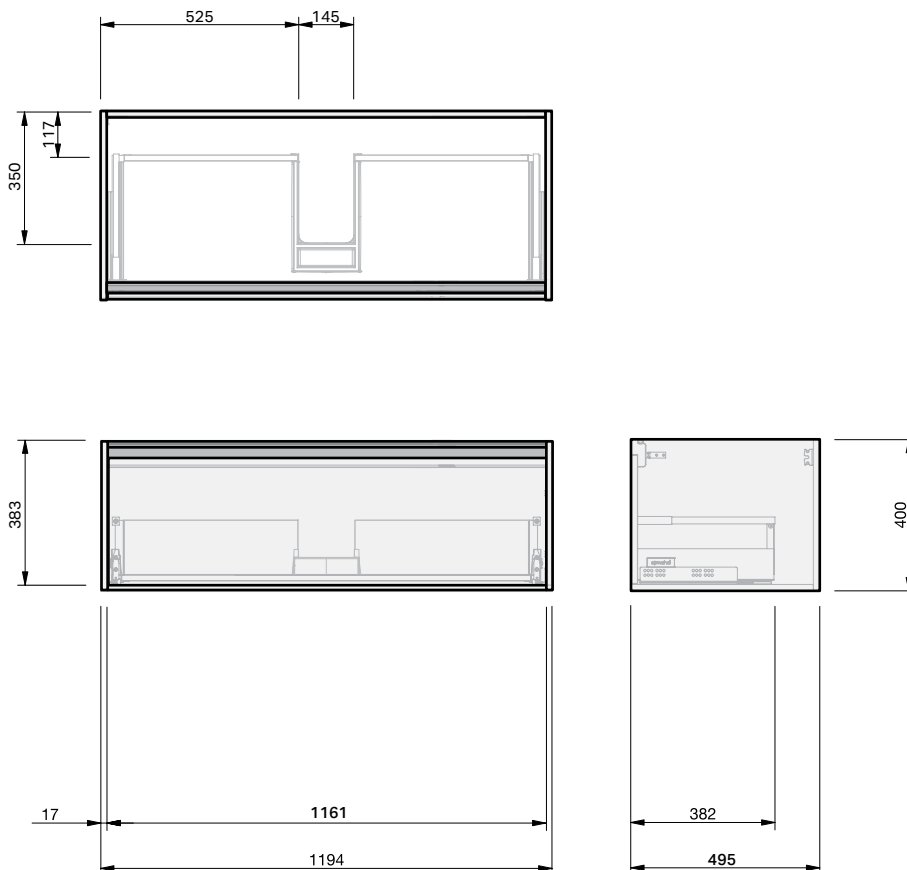

City 50

1Dr Wall **1200 Console**

CABINET SPECIFICATION

Product Features	
Product Code	Console Vanity / 3452
Product Description	City 50 - Wall - 1200
Drawer Configuration	1 Drawer
Notes	Drawings depict cabinet only.

IMPORTANT NOTE: Throughout this guide, dimensions may vary by ± 2 mm. Please read the installation manual for detailed information on installing the product. St. Michel pursues a policy of continuing improvement in design and manufacturing of its products. The right is therefore reserved to vary specifications without notice.