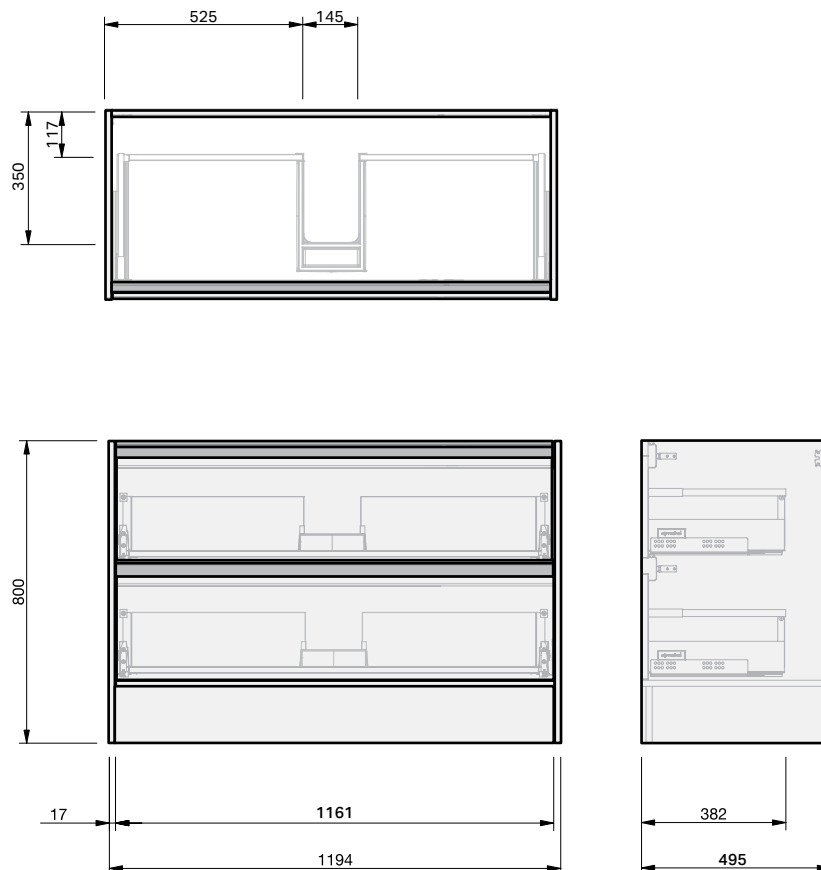

City 50

2Dr Floor 1200 Console

CABINET SPECIFICATION

Product Features

Product Code	Console Vanity / 3454
Product Description	City 50 - Floor - 1200
Drawer Configuration	2 Drawer
Notes	Drawings depict cabinet only.

IMPORTANT NOTE: Throughout this guide, dimensions may vary by ± 2 mm. Please read the installation manual for detailed information on installing the product. St. Michel pursues a policy of continuing improvement in design and manufacturing of its products. The right is therefore reserved to vary specifications without notice.