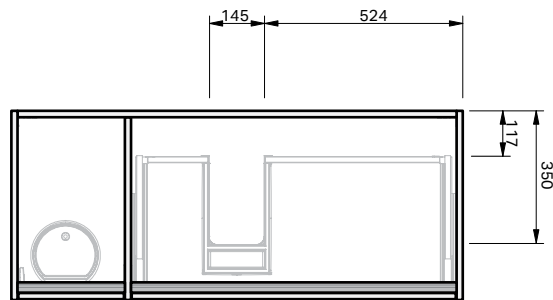

City 50

1D 2 Dr Right Floor **1200 Console**

CABINET SPECIFICATION

Product Features

Product Code	Console Vanity / 3460
Product Description	City 50 - Floor - 1200
Drawer Configuration	1 Door 2 Drawer Right
Notes	Drawings depict cabinet only.

IMPORTANT NOTE: Throughout this guide, dimensions may vary by ± 2 mm. Please read the installation manual for detailed information on installing the product. St. Michel pursues a policy of continuing improvement in design and manufacturing of its products. The right is therefore reserved to vary specifications without notice.