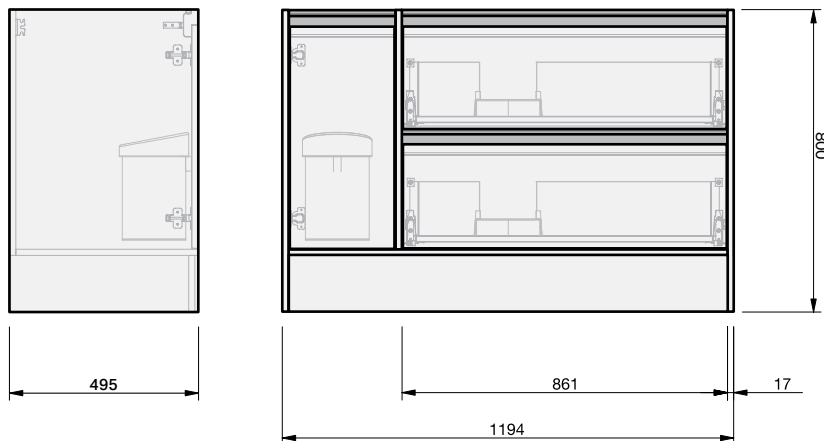

City 50

1D 2 Dr Right Floor **1200 Console**

CABINET SPECIFICATION

Product Features

Product Code	Console Vanity / 3460
Product Description	City 50 - Floor - 1200
Drawer Configuration	1 Door 2 Drawer Right
Notes	Drawings depict cabinet only.

IMPORTANT NOTE: Throughout this guide, dimensions may vary by ± 2 mm. Please read the installation manual for detailed information on installing the product. St. Michel pursues a policy of continuing improvement in design and manufacturing of its products. The right is therefore reserved to vary specifications without notice.