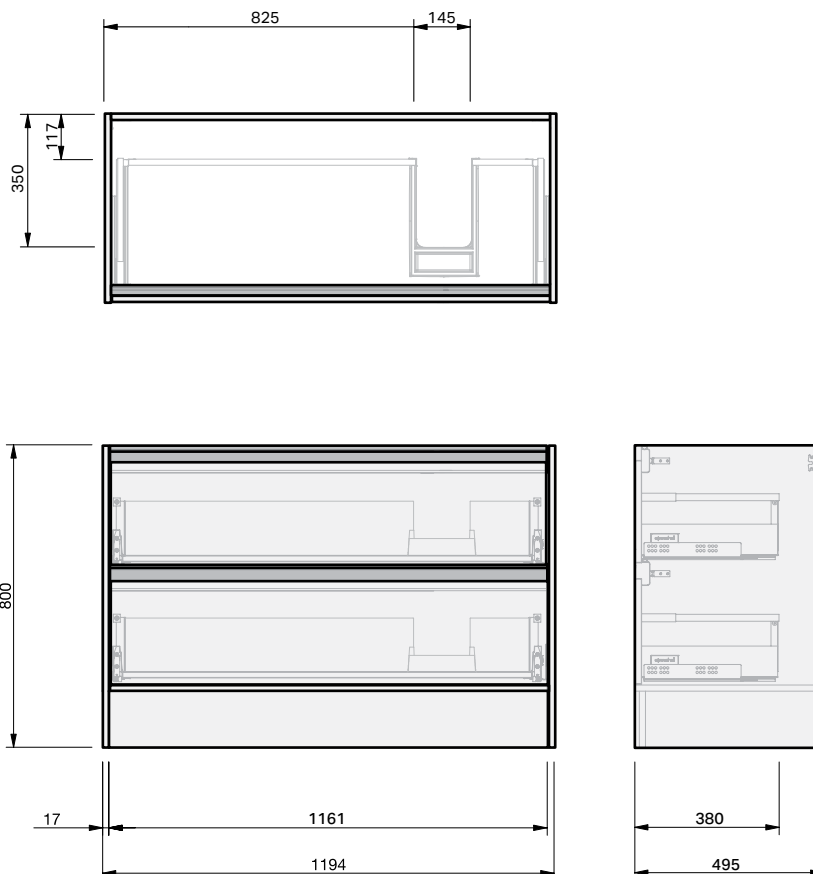

City 50 2Dr Floor 1200R Console

CABINET SPECIFICATION

Product Features	
Product Code	Console Vanity / 3469
Product Description	City 50 - Floor - 1200R
Drawer Configuration	2 Drawer
Notes	Drawings depict cabinet only.

IMPORTANT NOTE: Throughout this guide, dimensions may vary by ± 2 mm. Please read the installation manual for detailed information on installing the product. St. Michel pursues a policy of continuing improvement in design and manufacturing of its products. The right is therefore reserved to vary specifications without notice.