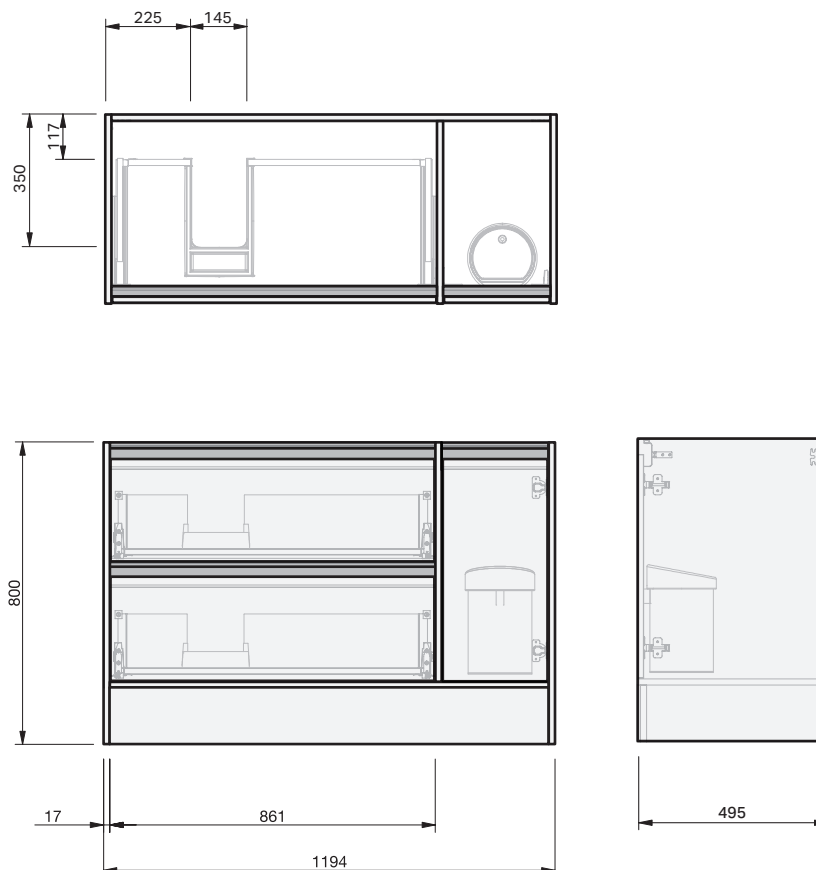

## 1D 2Dr Left Floor **1200L Console**

### CABINET SPECIFICATION

#### Product Features

Product Code	Console Vanity / 3466
Product Description	City 50 - Floor - 1200L
Drawer Configuration	1 Door 2 Drawer Left
Notes	Drawings depict cabinet only.

**IMPORTANT NOTE:** Throughout this guide, dimensions may vary by  $\pm 2$ mm. Please read the installation manual for detailed information on installing the product. St. Michel pursues a policy of continuing improvement in design and manufacturing of its products. The right is therefore reserved to vary specifications without notice.