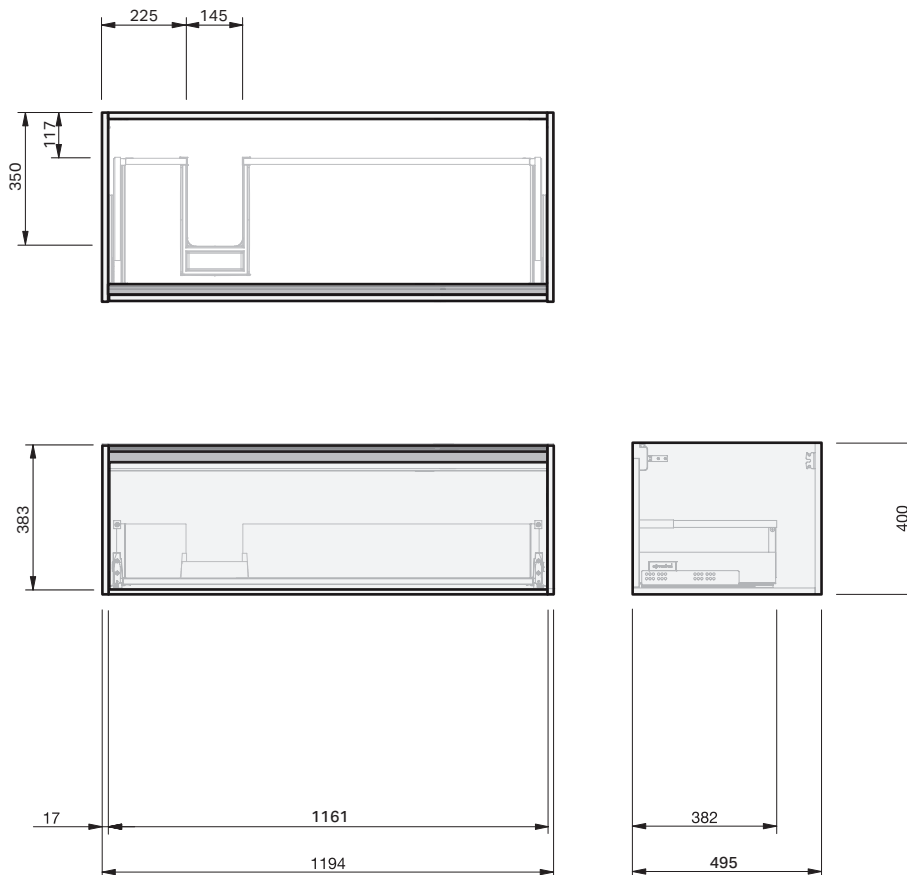

## 1Dr Wall 1200L Console

### CABINET SPECIFICATION

Product Features	
Product Code	Console Vanity / 3461
Product Description	City 50 - Wall - 1200L
Drawer Configuration	1 Drawer
Notes	Drawings depict cabinet only.

**IMPORTANT NOTE:** Throughout this guide, dimensions may vary by  $\pm 2$ mm. Please read the installation manual for detailed information on installing the product. St. Michel pursues a policy of continuing improvement in design and manufacturing of its products. The right is therefore reserved to vary specifications without notice.