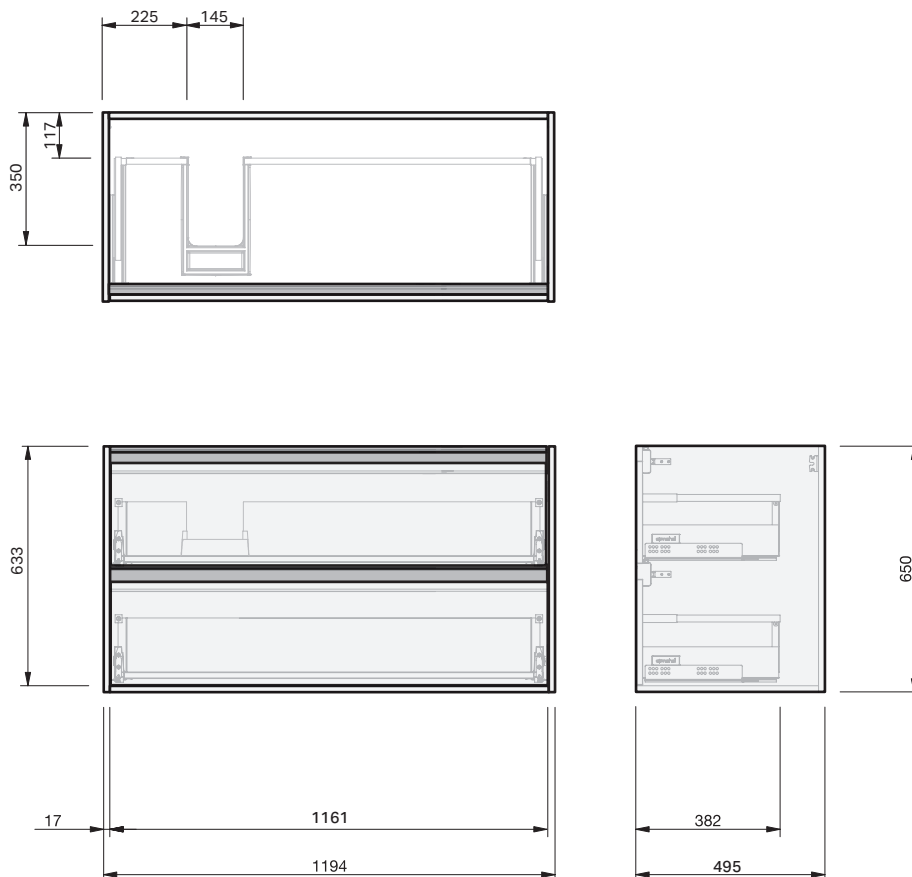

City 50 2Dr Wall 1200L Console

CABINET SPECIFICATION

Product Features

Product Code	Console Vanity / 3462
Product Description	City 50 - Wall - 1200L
Drawer Configuration	2 Drawer
Notes	Drawings depict cabinet only.

IMPORTANT NOTE: Throughout this guide, dimensions may vary by ± 2 mm. Please read the installation manual for detailed information on installing the product. St. Michel pursues a policy of continuing improvement in design and manufacturing of its products. The right is therefore reserved to vary specifications without notice.