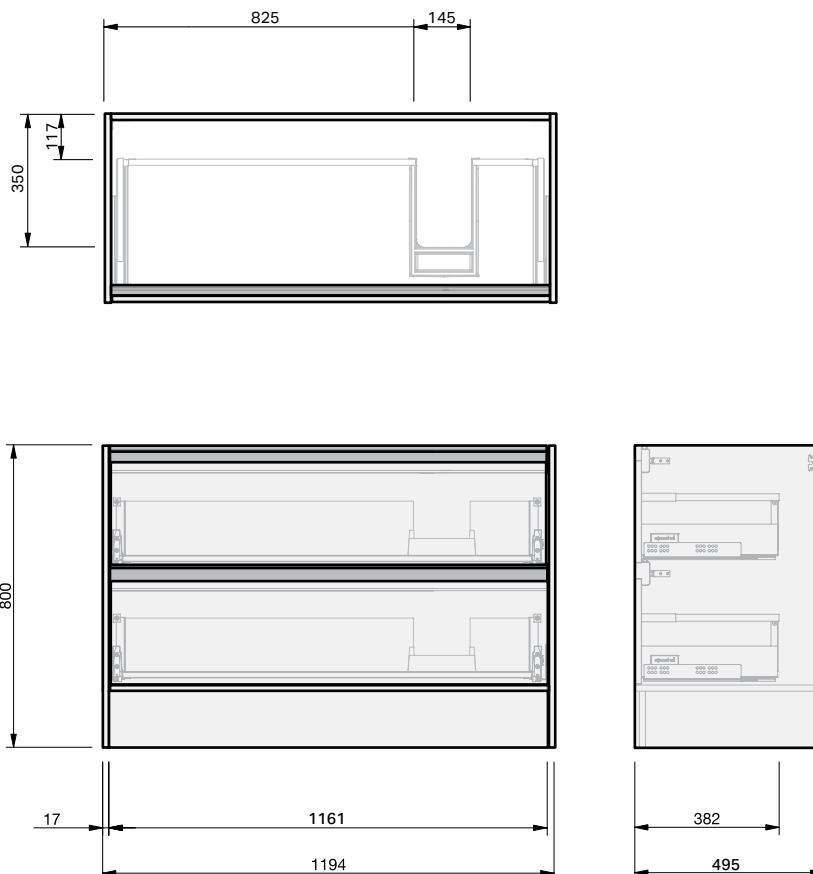

City 50

2Dr Floor 1200R Console

CABINET SPECIFICATION

Product Features

Product Code	Console Vanity / 3469
Product Description	City 50 - Floor - 1200R
Drawer Configuration	2 Drawer
Notes	Drawings depict cabinet only.

IMPORTANT NOTE: Throughout this guide, dimensions may vary by ± 2 mm. Please read the installation manual for detailed information on installing the product. St. Michel pursues a policy of continuing improvement in design and manufacturing of its products. The right is therefore reserved to vary specifications without notice.