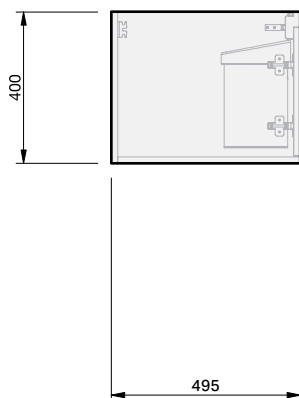

City 50

1D 1Dr Right Wall **1200R Console**

CABINET SPECIFICATION

Product Features

Product Code	Console Vanity / 3470
Product Description	City 50 - Wall - 1200R
Drawer Configuration	1 Door 1 Drawer Right
Notes	Drawings depict cabinet only.

IMPORTANT NOTE: Throughout this guide, dimensions may vary by ± 2 mm. Please read the installation manual for detailed information on installing the product. St. Michel pursues a policy of continuing improvement in design and manufacturing of its products. The right is therefore reserved to vary specifications without notice.