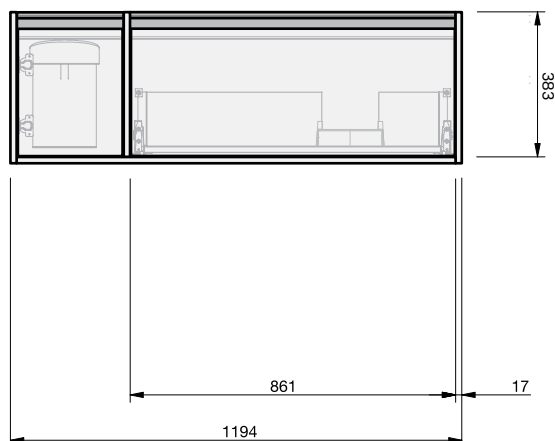

City 50

1D 1Dr Right Wall **1200R Console**

CABINET SPECIFICATION

Product Features

Product Code	Console Vanity / 3470
Product Description	City 50 - Wall - 1200R
Drawer Configuration	1 Door 1 Drawer Right
Notes	Drawings depict cabinet only.

IMPORTANT NOTE: Throughout this guide, dimensions may vary by ± 2 mm. Please read the installation manual for detailed information on installing the product. St. Michel pursues a policy of continuing improvement in design and manufacturing of its products. The right is therefore reserved to vary specifications without notice.