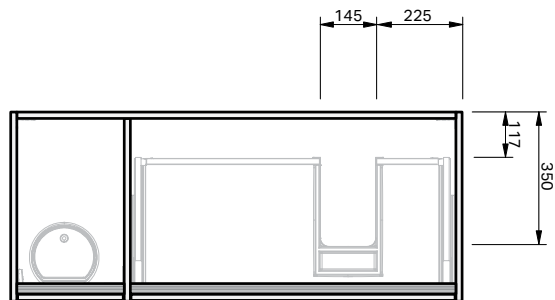

City 50

1D 1Dr Right Wall **1200R Console**

CABINET SPECIFICATION

Product Features

Product Code	Console Vanity / 3470
Product Description	City 50 - Wall - 1200R
Drawer Configuration	1 Door 1 Drawer Right
Notes	Drawings depict cabinet only.

IMPORTANT NOTE: Throughout this guide, dimensions may vary by ± 2 mm. Please read the installation manual for detailed information on installing the product. St. Michel pursues a policy of continuing improvement in design and manufacturing of its products. The right is therefore reserved to vary specifications without notice.