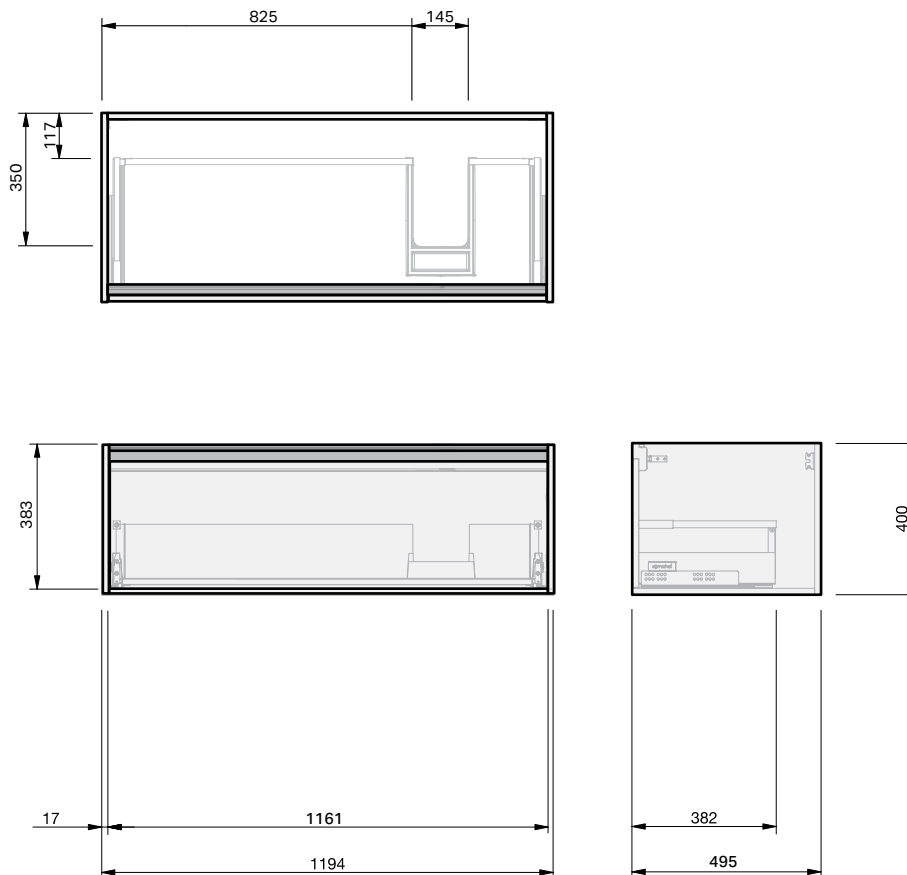

## 1Dr Wall 1200R Console

### CABINET SPECIFICATION

#### Product Features

Product Code	Console Vanity / 3467
Product Description	City 50 - Wall - 1200R
Drawer Configuration	1 Drawer
Notes	Drawings depict cabinet only.

**IMPORTANT NOTE:** Throughout this guide, dimensions may vary by  $\pm 2$ mm. Please read the installation manual for detailed information on installing the product. St. Michel pursues a policy of continuing improvement in design and manufacturing of its products. The right is therefore reserved to vary specifications without notice.