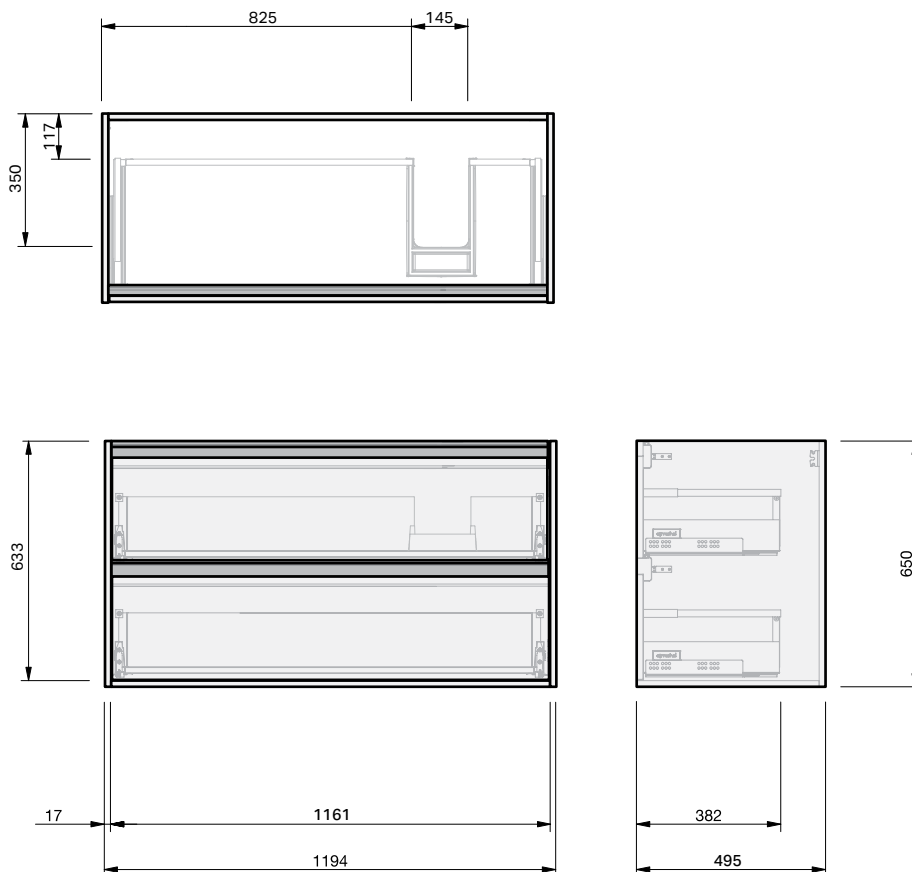

City 50 2Dr Wall **1200R Console**

CABINET SPECIFICATION

Product Features

Product Code	Console Vanity / 3468
Product Description	City 50 - Wall - 1200R
Drawer Configuration	2 Drawer
Notes	Drawings depict cabinet only.

IMPORTANT NOTE: Throughout this guide, dimensions may vary by ± 2 mm. Please read the installation manual for detailed information on installing the product. St. Michel pursues a policy of continuing improvement in design and manufacturing of its products. The right is therefore reserved to vary specifications without notice.