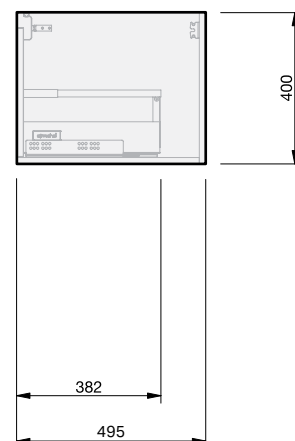

City 50

1Dr Wall **1200DB Console**

CABINET SPECIFICATION

Product Features

Product Code	Console Vanity / 3473
Product Description	City 50 - Wall - 1200DB
Drawer Configuration	1 Drawer
Notes	Drawings depict cabinet only.

IMPORTANT NOTE: Throughout this guide, dimensions may vary by ± 2 mm. Please read the installation manual for detailed information on installing the product. St. Michel pursues a policy of continuing improvement in design and manufacturing of its products. The right is therefore reserved to vary specifications without notice.