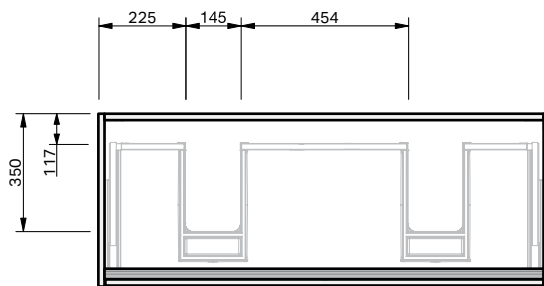

City 50

1Dr Wall **1200DB Console**

CABINET SPECIFICATION

Product Features

Product Code	Console Vanity / 3473
Product Description	City 50 - Wall - 1200DB
Drawer Configuration	1 Drawer
Notes	Drawings depict cabinet only.

IMPORTANT NOTE: Throughout this guide, dimensions may vary by ± 2 mm. Please read the installation manual for detailed information on installing the product. St. Michel pursues a policy of continuing improvement in design and manufacturing of its products. The right is therefore reserved to vary specifications without notice.