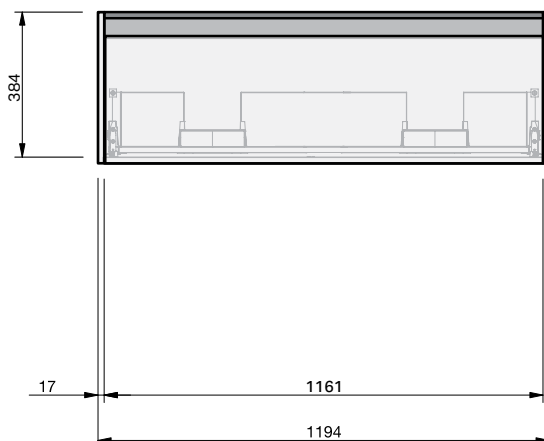

City 50

1Dr Wall **1200DB Console**

CABINET SPECIFICATION

Product Features

Product Code	Console Vanity / 3473
Product Description	City 50 - Wall - 1200DB
Drawer Configuration	1 Drawer
Notes	Drawings depict cabinet only.

IMPORTANT NOTE: Throughout this guide, dimensions may vary by ± 2 mm. Please read the installation manual for detailed information on installing the product. St. Michel pursues a policy of continuing improvement in design and manufacturing of its products. The right is therefore reserved to vary specifications without notice.