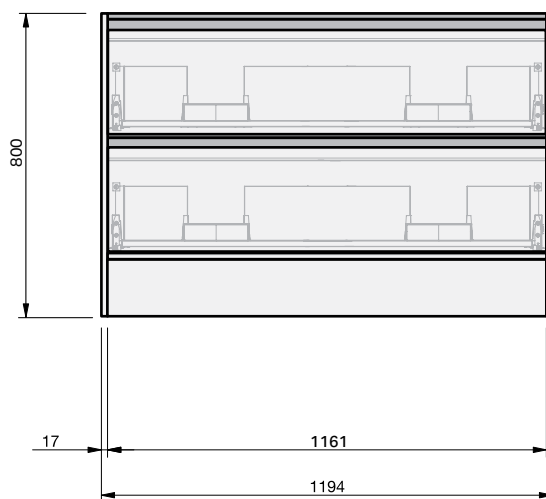

## 2Dr Floor 1200DB Console

### CABINET SPECIFICATION

Product Features	
Product Code	Console Vanity / 3475
Product Description	City 50 - Floor - 1200DB
Drawer Configuration	2 Drawer
Notes	Drawings depict cabinet only.

**IMPORTANT NOTE:** Throughout this guide, dimensions may vary by  $\pm 2$ mm. Please read the installation manual for detailed information on installing the product. St. Michel pursues a policy of continuing improvement in design and manufacturing of its products. The right is therefore reserved to vary specifications without notice.