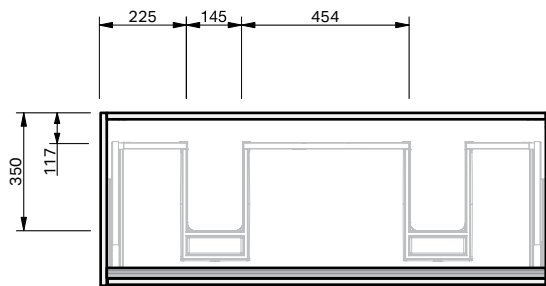

## 2Dr Floor 1200DB Console

### CABINET SPECIFICATION

Product Features	
Product Code	Console Vanity / 3475
Product Description	City 50 - Floor - 1200DB
Drawer Configuration	2 Drawer
Notes	Drawings depict cabinet only.

**IMPORTANT NOTE:** Throughout this guide, dimensions may vary by  $\pm 2$ mm. Please read the installation manual for detailed information on installing the product. St. Michel pursues a policy of continuing improvement in design and manufacturing of its products. The right is therefore reserved to vary specifications without notice.