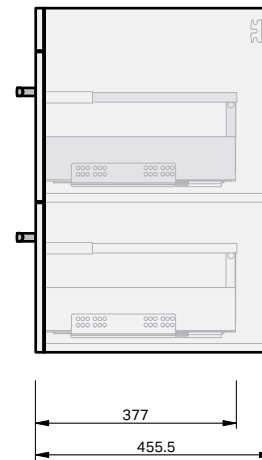

- Drawings depict cabinet only

IMPORTANT NOTE: Throughout this guide, dimensions may vary by ± 2 mm. Please read the installation manual for detailed information on installing the product. St. Michel pursues a policy of continuing improvement in design and manufacturing of its products. The right is therefore reserved to vary specifications without notice. For full installation instructions visit stmichel.co.nz.