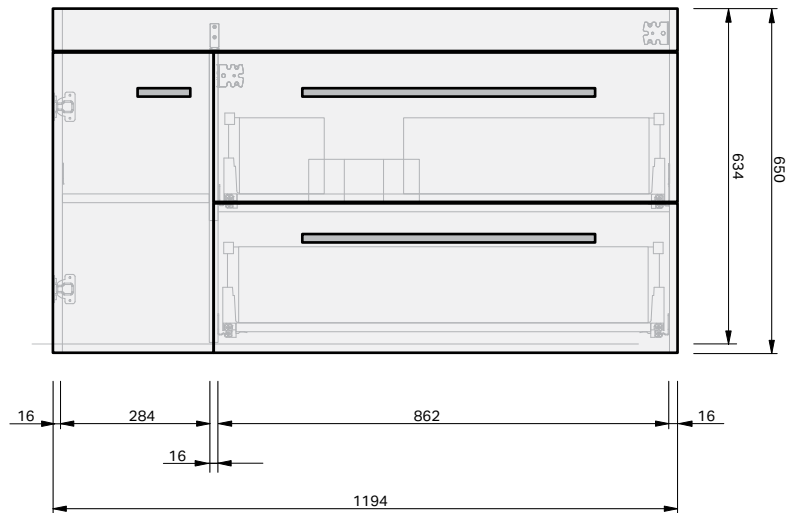

- Drawings depict cabinet only

IMPORTANT NOTE: Throughout this guide, dimensions may vary by ± 2 mm. Please read the installation manual for detailed information on installing the product. St. Michel pursues a policy of continuing improvement in design and manufacturing of its products. The right is therefore reserved to vary specifications without notice. For full installation instructions visit stmichel.co.nz.