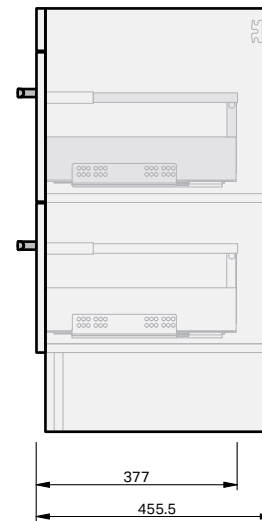

- Drawings depict cabinet only

30 YEARS

AQUAEDGE

SOFT CLOSE

IMPORTANT NOTE: Throughout this guide, dimensions may vary by ± 2 mm. Please read the installation manual for detailed information on installing the product. St. Michel pursues a policy of continuing improvement in design and manufacturing of its products. The right is therefore reserved to vary specifications without notice. For full installation instructions visit stmichel.co.nz.