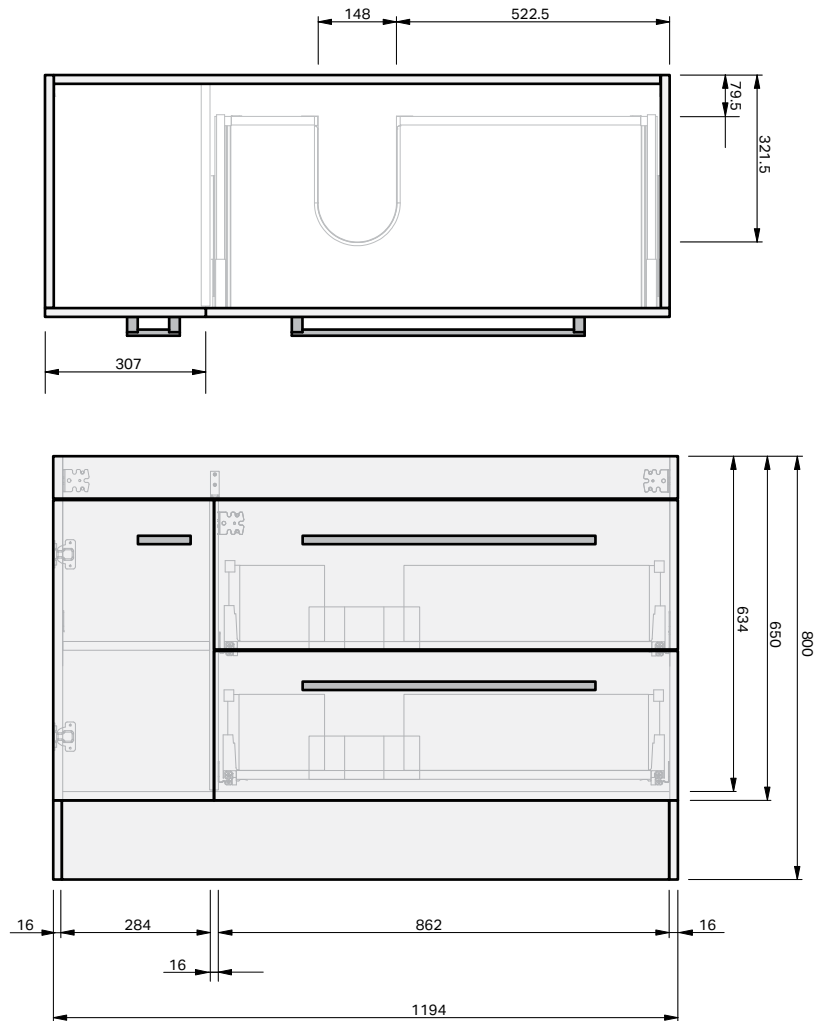

- Drawings depict cabinet only

30 YEARS

AQUAEDGE

SOFT CLOSE

IMPORTANT NOTE: Throughout this guide, dimensions may vary by ± 2 mm. Please read the installation manual for detailed information on installing the product. St. Michel pursues a policy of continuing improvement in design and manufacturing of its products. The right is therefore reserved to vary specifications without notice. For full installation instructions visit stmichel.co.nz.