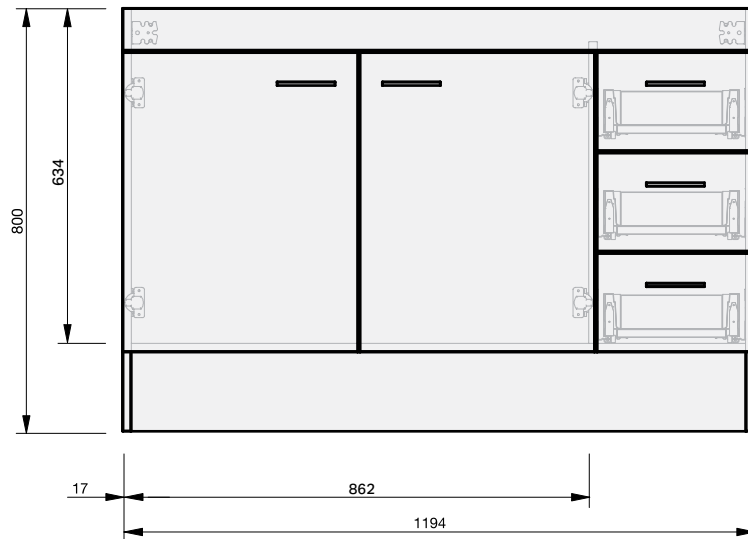

CABINET SPECIFICATION

Roxy - 1200 - Floor (2 door, 3 drawer)

• Drawings depict cabinet only

IMPORTANT NOTE: Throughout this guide, dimensions may vary by ± 2 mm. Please read the installation manual for detailed information on installing the product. St. Michel pursues a policy of continuing improvement in design and manufacturing of its products. The right is therefore reserved to vary specifications without notice. For full installation instructions visit stmichel.co.nz.