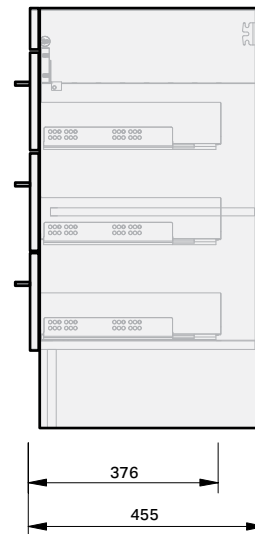

CABINET SPECIFICATION

Roxy - 1200 - Floor (2 door, 3 drawer)

• Drawings depict cabinet only

IMPORTANT NOTE: Throughout this guide, dimensions may vary by ± 2 mm. Please read the installation manual for detailed information on installing the product. St. Michel pursues a policy of continuing improvement in design and manufacturing of its products. The right is therefore reserved to vary specifications without notice. For full installation instructions visit stmichel.co.nz.