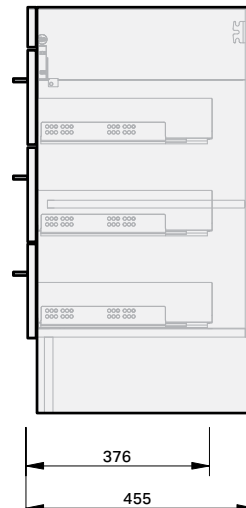

- Drawings depict cabinet only

IMPORTANT NOTE: Throughout this guide, dimensions may vary by ± 2 mm. Please read the installation manual for detailed information on installing the product. St. Michel pursues a policy of continuing improvement in design and manufacturing of its products. The right is therefore reserved to vary specifications without notice. For full installation instructions visit stmichel.co.nz.