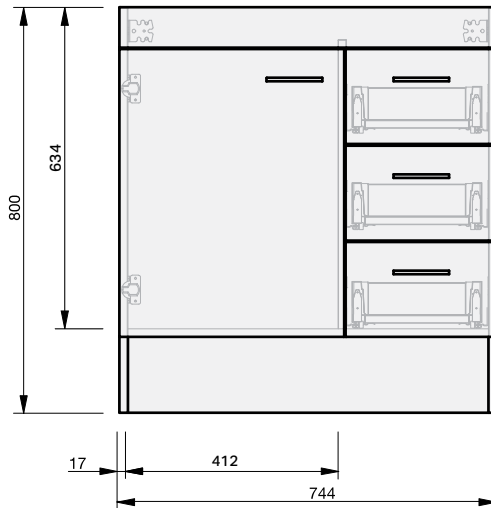

- Drawings depict cabinet only

IMPORTANT NOTE: Throughout this guide, dimensions may vary by ± 2 mm. Please read the installation manual for detailed information on installing the product. St. Michel pursues a policy of continuing improvement in design and manufacturing of its products. The right is therefore reserved to vary specifications without notice. For full installation instructions visit stmichel.co.nz.