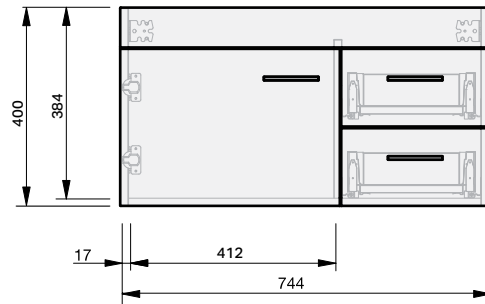

CABINET SPECIFICATION
Roxy - 750 - Wall (1 door, 2 drawer)

- Drawings depict cabinet only

IMPORTANT NOTE: Throughout this guide, dimensions may vary by ± 2 mm. Please read the installation manual for detailed information on installing the product. St. Michel pursues a policy of continuing improvement in design and manufacturing of its products. The right is therefore reserved to vary specifications without notice. For full installation instructions visit stmichel.co.nz.