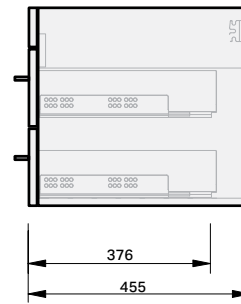

CABINET SPECIFICATION
Roxy - 750 - Wall (1 door, 2 drawer)

- Drawings depict cabinet only

IMPORTANT NOTE: Throughout this guide, dimensions may vary by ± 2 mm. Please read the installation manual for detailed information on installing the product. St. Michel pursues a policy of continuing improvement in design and manufacturing of its products. The right is therefore reserved to vary specifications without notice. For full installation instructions visit stmichel.co.nz.