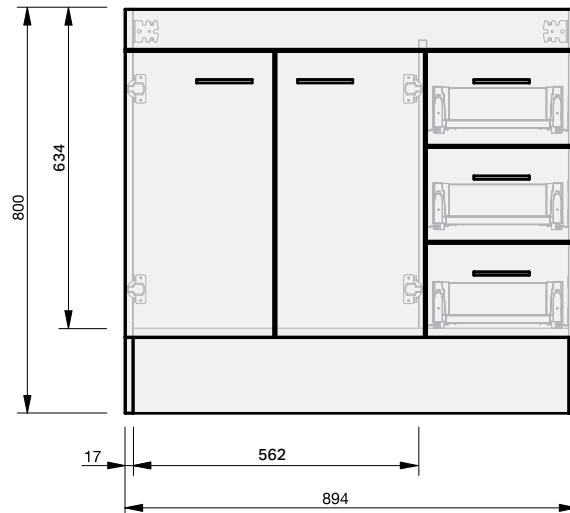

CABINET SPECIFICATION

Roxy - 900 - Floor (2 door, 3 drawer)

- Drawings depict cabinet only

30 YEARS

AQUAEDGE

SOFT
CLOSE

IMPORTANT NOTE: Throughout this guide, dimensions may vary by ± 2 mm. Please read the installation manual for detailed information on installing the product. St. Michel pursues a policy of continuing improvement in design and manufacturing of its products. The right is therefore reserved to vary specifications without notice. For full installation instructions visit stmichel.co.nz.