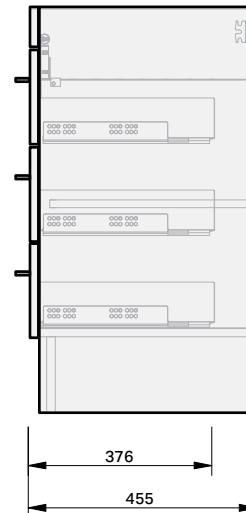

CABINET SPECIFICATION

Roxy - 900 - Floor (2 door, 3 drawer)

- Drawings depict cabinet only

30 YEARS

AQUAEDGE

SOFT
CLOSE

IMPORTANT NOTE: Throughout this guide, dimensions may vary by ± 2 mm. Please read the installation manual for detailed information on installing the product. St. Michel pursues a policy of continuing improvement in design and manufacturing of its products. The right is therefore reserved to vary specifications without notice. For full installation instructions visit stmichel.co.nz.