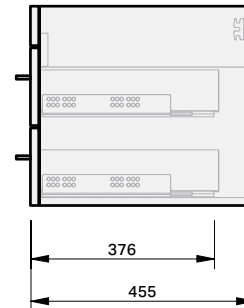

CABINET SPECIFICATION  
Roxy - 900 - Wall (2 door, 2 drawer)

- Drawings depict cabinet only

IMPORTANT NOTE: Throughout this guide, dimensions may vary by  $\pm 2$ mm. Please read the installation manual for detailed information on installing the product. St. Michel pursues a policy of continuing improvement in design and manufacturing of its products. The right is therefore reserved to vary specifications without notice. For full installation instructions visit [stmichel.co.nz](http://stmichel.co.nz).