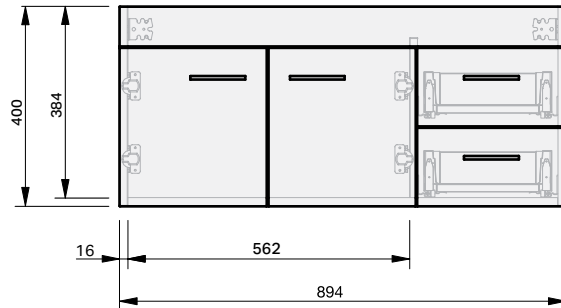

CABINET SPECIFICATION  
Roxy - 900 - Wall (2 door, 2 drawer)

- Drawings depict cabinet only

IMPORTANT NOTE: Throughout this guide, dimensions may vary by  $\pm 2$ mm. Please read the installation manual for detailed information on installing the product. St. Michel pursues a policy of continuing improvement in design and manufacturing of its products. The right is therefore reserved to vary specifications without notice. For full installation instructions visit [stmichel.co.nz](http://stmichel.co.nz).