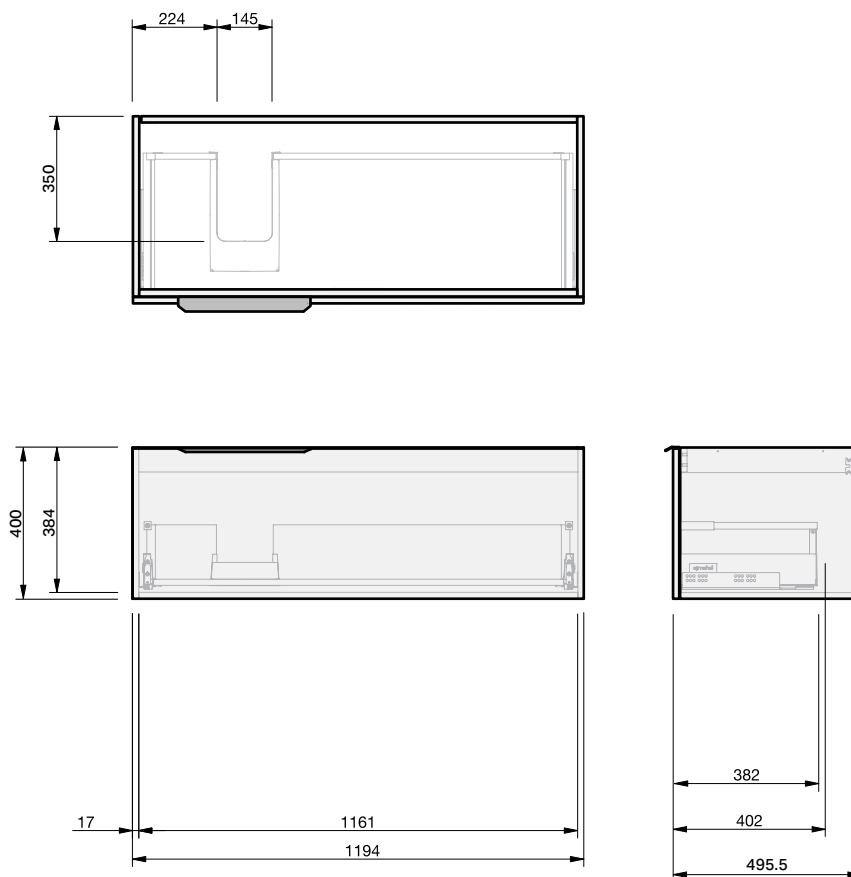

Handle Colours Available

1. **Soul Handle** 1. Matte Black, 2. Brushed Brass, 3. Brushed Nickel, 4. Gunmetal,
   5. Chrome, 6. Matte White, 7. Brushed Copper.