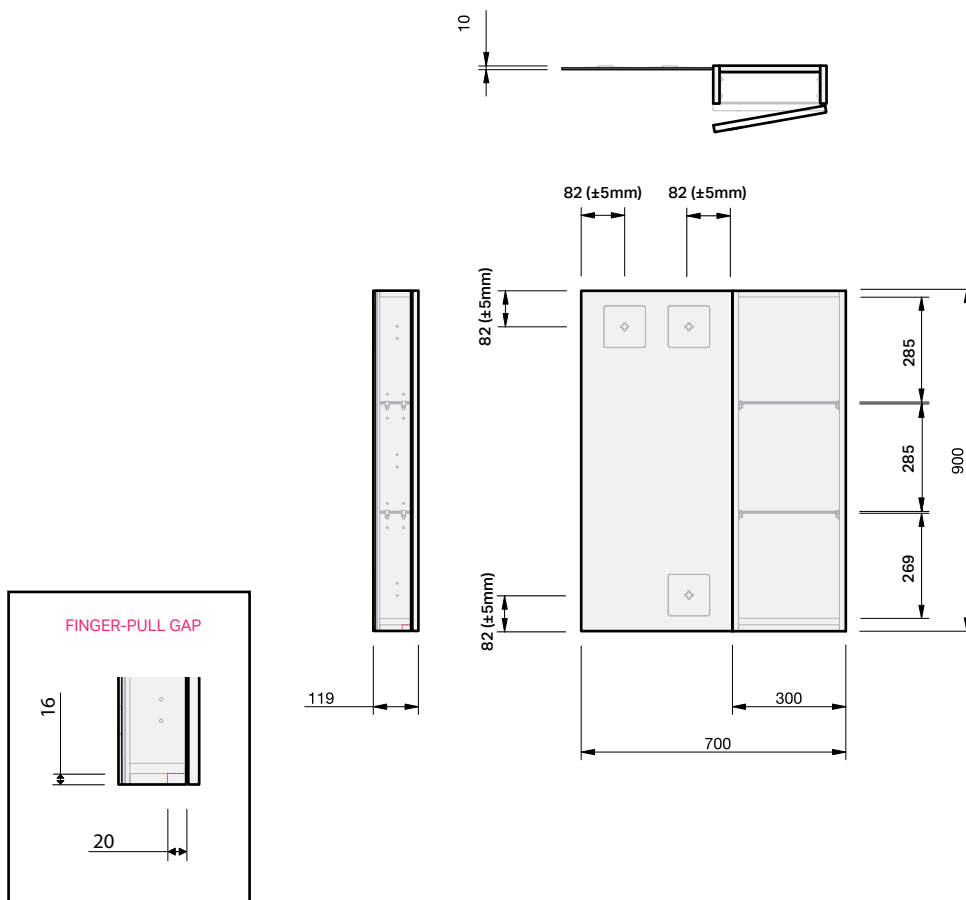

Flo 700 1 Door Right

MIRROR CABINET SPECIFICATION

exclusive to
plumbingworld

Product Features

Product Code	9892R
Product Description	Flo Mirror Cabinet - 750 Right
Cabinet Material*	Durashell®
Door Configuration	1 Door

IMPORTANT NOTE: Throughout this guide, dimensions may vary by ± 2 mm. Please read the installation manual for detailed information on installing the product. St. Michel pursues a policy of continuing improvement in design and manufacturing of its products. The right is therefore reserved to vary specifications without notice.