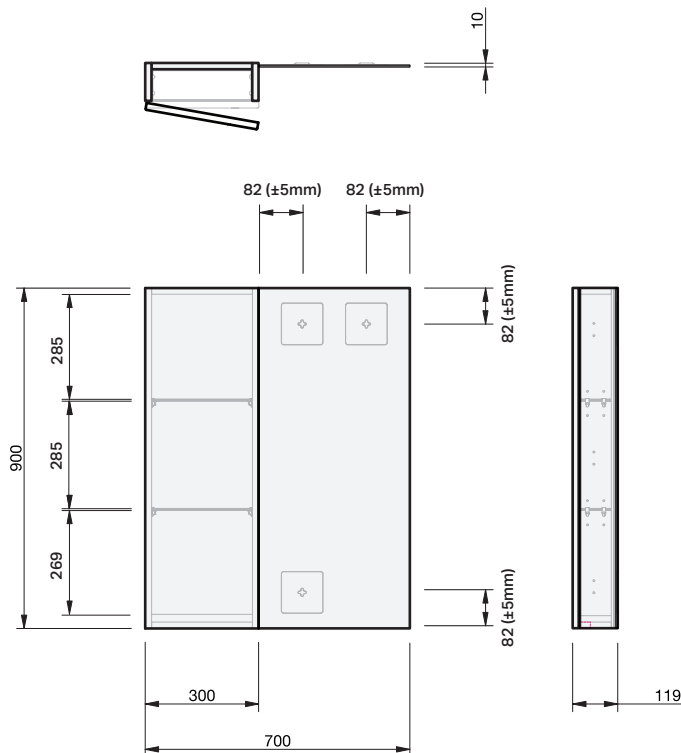

Flo 700 1 Door Left

MIRROR CABINET SPECIFICATION

exclusive to
plumbingworld

Product Features

Product Code	9892L
Product Description	Flo Mirror Cabinet - 750 Left
Cabinet Material*	Durashell®
Door Configuration	1 Door

Flo F2 Finish 1. Classic White Satin,

Flo F3 Finish 2. Black Satin, 3. Lana Grey Satin, 4. Slate Matte,
5. Pistachio Matte, 6. Villa Blue Matte, 7. Baroque Woodgrain

INDICATES FINGER-PULL GAP -----

IMPORTANT NOTE: Throughout this guide, dimensions may vary by ± 2 mm. Please read the installation manual for detailed information on installing the product. St. Michel pursues a policy of continuing improvement in design and manufacturing of its products. The right is therefore reserved to vary specifications without notice.