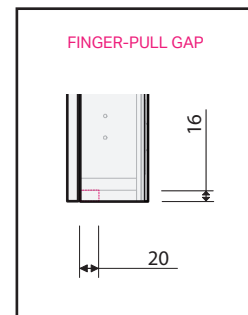

IMPORTANT NOTE: Throughout this guide, dimensions may vary by ± 2 mm. Please read the installation manual for detailed information on installing the product. St. Michel pursues a policy of continuing improvement in design and manufacturing of its products. The right is therefore reserved to vary specifications without notice.

st.michel
BATHROOMWARE

phone (09) 837 4276 email info@stmichel.co.nz stmichel.co.nz