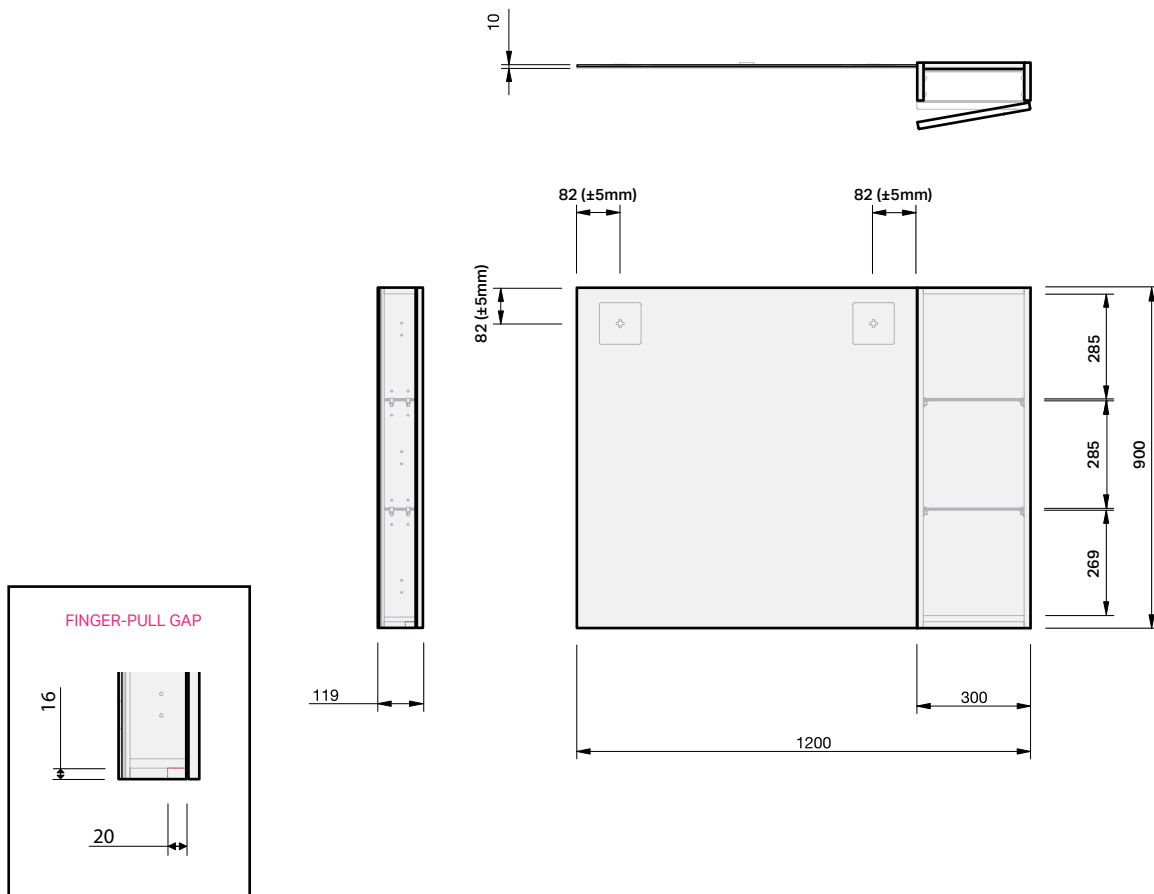

## MIRROR CABINET SPECIFICATION

exclusive to  
**plumbingworld**

### Product Features

Product Code	9895R
Product Description	Flo Mirror Cabinet - 1200 Right
Cabinet Material*	Durashell®
Door Configuration	1 Door

\*Both the cabinet front and sides are made of Durashell®, except for Baroque Woodgrain and Classic White Satin, which feature Durashell® fronts and matching Melamine sides (with Aqua Edge®).

INDICATES FINGER-PULL GAP -----

**IMPORTANT NOTE:** Throughout this guide, dimensions may vary by  $\pm 2$ mm. Please read the installation manual for detailed information on installing the product. St. Michel pursues a policy of continuing improvement in design and manufacturing of its products. The right is therefore reserved to vary specifications without notice.