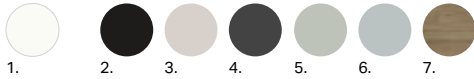

### Product Features

Product Code	9895R
Product Description	Flo Mirror Cabinet - 1200 Right
Cabinet Material*	Durashell®
Door Configuration	1 Door

\*Both the cabinet front and sides are made of Durashell®, except for Baroque Woodgrain and Classic White Satin, which feature Durashell® fronts and matching Melamine sides (with Aqua Edge®).

### Cabinet Finishes Available

- Flo F2 Finish** 1. Classic White Satin,  
**Flo F3 Finish** 2. Black Satin, 3. Lana Grey Satin, 4. Slate Matte,  
 5. Pistachio Matte, 6. Villa Blue Matte, 7. Baroque Woodgrain