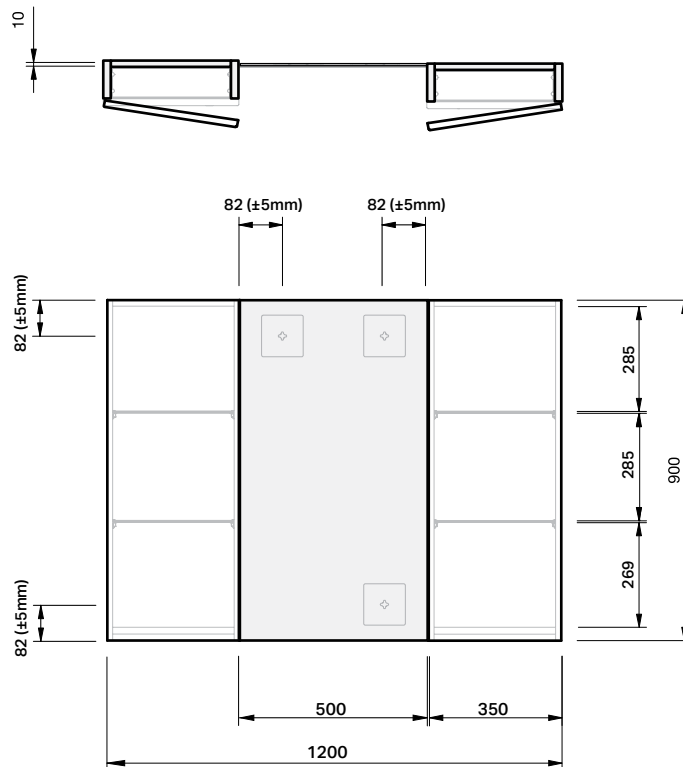

Flo 1200 2 Door

MIRROR CABINET SPECIFICATION

exclusive to
plumbingworld

Product Features

Product Code	9894
Product Description	Flo Mirror Cabinet - 1200
Cabinet Material*	Durashell®
Door Configuration	2 Door

IMPORTANT NOTE: Throughout this guide, dimensions may vary by ± 2 mm. Please read the installation manual for detailed information on installing the product. St. Michel pursues a policy of continuing improvement in design and manufacturing of its products. The right is therefore reserved to vary specifications without notice.