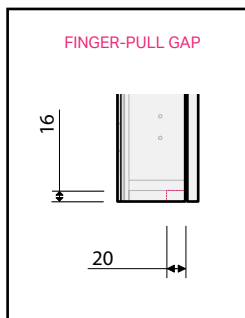

Flo 1200 2 Door

MIRROR CABINET SPECIFICATION

exclusive to
plumbingworld

Product Features

Product Code	9894
Product Description	Flo Mirror Cabinet - 1200
Cabinet Material*	Durashell®
Door Configuration	2 Door

IMPORTANT NOTE: Throughout this guide, dimensions may vary by ± 2 mm. Please read the installation manual for detailed information on installing the product. St. Michel pursues a policy of continuing improvement in design and manufacturing of its products. The right is therefore reserved to vary specifications without notice.