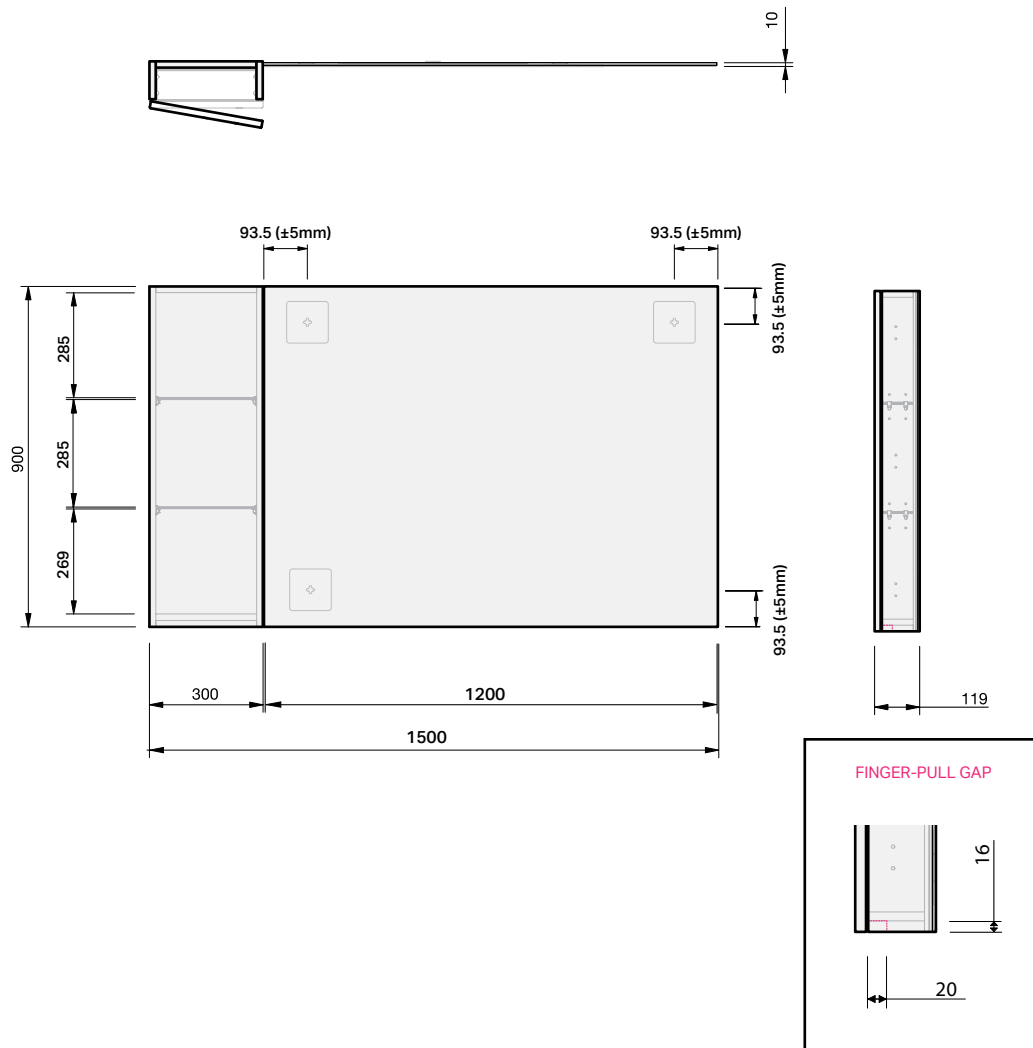

### MIRROR CABINET SPECIFICATION

exclusive to  
**plumbingworld**

#### Product Features

Product Code	9897L
Product Description	Flo Mirror Cabinet - 1500 Left
Cabinet Material*	Durashell®
Door Configuration	1 Door

\*Both the cabinet front and sides are made of Durashell®, except for Baroque Woodgrain and Classic White Satin, which feature Durashell® fronts and matching Melamine sides (with Aqua Edge®).

INDICATES FINGER-PULL GAP -----

**IMPORTANT NOTE:** Throughout this guide, dimensions may vary by ± 2mm. Please read the installation manual for detailed information on installing the product. St. Michel pursues a policy of continuing improvement in design and manufacturing of its products. The right is therefore reserved to vary specifications without notice.