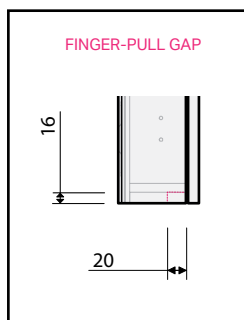

Flo 1500 2 Door

MIRROR CABINET SPECIFICATION

exclusive to
plumbingworld

Product Features

Product Code	9896
Product Description	Flo Mirror Cabinet - 1500
Cabinet Material*	Durashell®
Door Configuration	2 Door

IMPORTANT NOTE: Throughout this guide, dimensions may vary by ± 2mm. Please read the installation manual for detailed information on installing the product. St. Michel pursues a policy of continuing improvement in design and manufacturing of its products. The right is therefore reserved to vary specifications without notice.