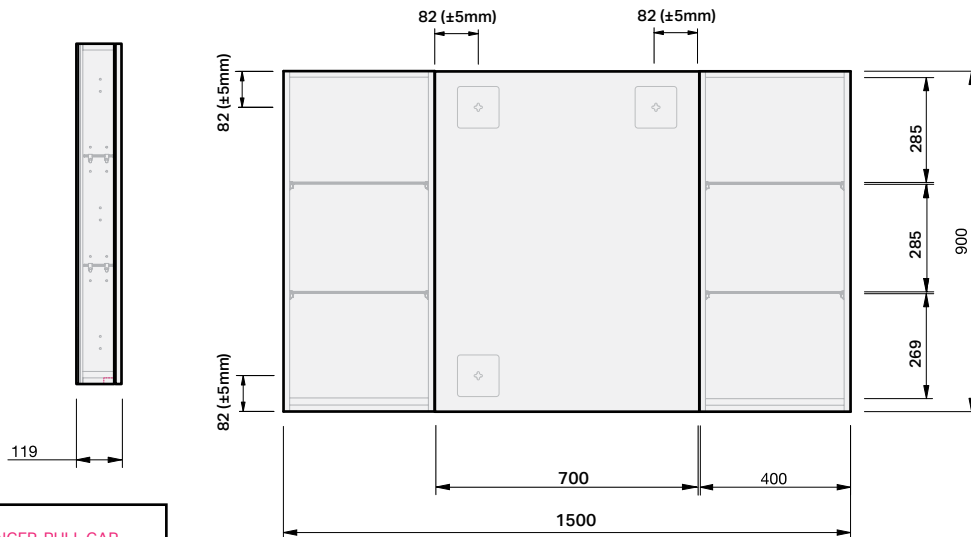

Flo 1500 2 Door

MIRROR CABINET SPECIFICATION

exclusive to
plumbingworld

Product Features

Product Code	9896
Product Description	Flo Mirror Cabinet - 1500
Cabinet Material*	Durashell®
Door Configuration	2 Door

IMPORTANT NOTE: Throughout this guide, dimensions may vary by ± 2mm. Please read the installation manual for detailed information on installing the product. St. Michel pursues a policy of continuing improvement in design and manufacturing of its products. The right is therefore reserved to vary specifications without notice.