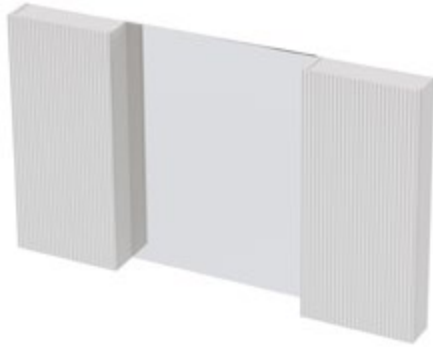

Flo 1500 2 Door

MIRROR CABINET SPECIFICATION

exclusive to
plumbingworld

Product Features

Product Code	9896
Product Description	Flo Mirror Cabinet - 1500
Cabinet Material*	Durashell®
Door Configuration	2 Door

*Both the cabinet front and sides are made of Durashell®, except for Baroque Woodgrain and Classic White Satin, which feature Durashell® fronts and matching Melamine sides (with Aqua Edge®).

Cabinet Finishes Available

- Flo F2 Finish** 1. Classic White Satin,
Flo F3 Finish 2. Black Satin, 3. Lana Grey Satin, 4. Slate Matte,
 5. Pistachio Matte, 6. Villa Blue Matte, 7. Baroque Woodgrain

INDICATES FINGER-PULL GAP -----