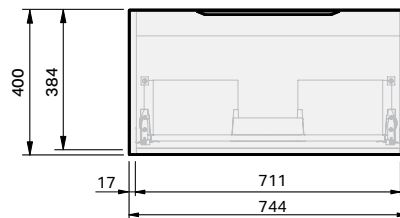

Misura 46 Console 750 Wall 1 Drawer

CABINET SPECIFICATION

Product Features

Product Code	Console Vanity / 9642
Product Description	Misura 46 - Wall - 750
Drawer Configuration	1 Drawer

Notes: Drawings depict cabinet only.
Vanity includes Onda Storage system Type A or Type B, refer charts.

IMPORTANT NOTE: Throughout this guide, dimensions may vary by ± 2 mm. Please read the installation manual for detailed information on installing the product. St. Michel pursues a policy of continuing improvement in design and manufacturing of its products. The right is therefore reserved to vary specifications without notice.