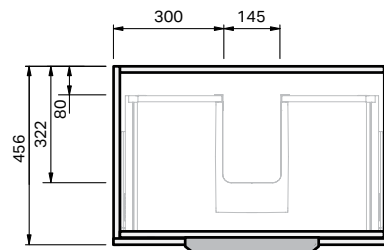

Misura 46 Console 750 Wall 1 Drawer

CABINET SPECIFICATION

Product Features

Product Code	Console Vanity / 9642
Product Description	Misura 46 - Wall - 750
Drawer Configuration	1 Drawer

Notes: Drawings depict cabinet only.
Vanity includes Onda Storage system Type A or Type B, refer charts.

IMPORTANT NOTE: Throughout this guide, dimensions may vary by ± 2 mm. Please read the installation manual for detailed information on installing the product. St. Michel pursues a policy of continuing improvement in design and manufacturing of its products. The right is therefore reserved to vary specifications without notice.