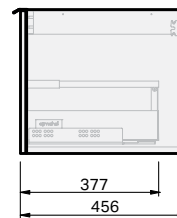

Misura 46 Console 750 Wall 1 Drawer

CABINET SPECIFICATION

Product Features

Product Code	Console Vanity / 9642
Product Description	Misura 46 - Wall - 750
Drawer Configuration	1 Drawer

Notes: Drawings depict cabinet only.
Vanity includes Onda Storage system Type A or Type B, refer charts.

IMPORTANT NOTE: Throughout this guide, dimensions may vary by ± 2 mm. Please read the installation manual for detailed information on installing the product. St. Michel pursues a policy of continuing improvement in design and manufacturing of its products. The right is therefore reserved to vary specifications without notice.