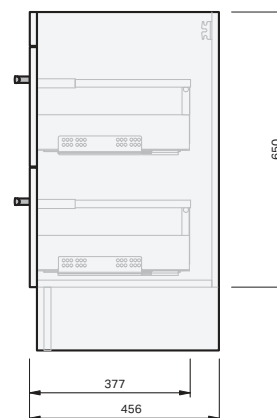

Riva Classic

1200DB Floor 4 Drawer

CABINET SPECIFICATION

Product Features

Product Code	Ceramic Console Vanity / 1072 Benchtop Vanity / 1072BT
Product Description	Riva Classic 46 - Floor - 1200DB
Drawer Configuration	4 Drawer
Notes	Drawings depict cabinet only.

IMPORTANT NOTE: Throughout this guide, dimensions may vary by ± 2 mm. Please read the installation manual for detailed information on installing the product. St. Michel pursues a policy of continuing improvement in design and manufacturing of its products. The right is therefore reserved to vary specifications without notice.