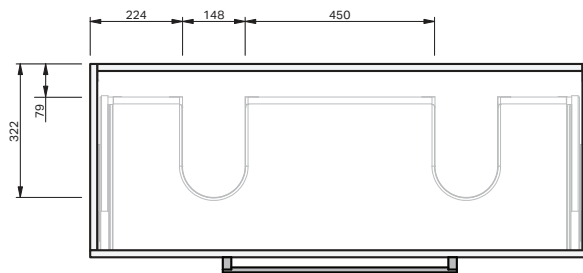

Riva Classic

1200DB Floor 4 Drawer

CABINET SPECIFICATION

Product Features

Product Code	Ceramic Console Vanity / 1072 Benchtop Vanity / 1072BT
Product Description	Riva Classic 46 - Floor - 1200DB
Drawer Configuration	4 Drawer
Notes	Drawings depict cabinet only.

IMPORTANT NOTE: Throughout this guide, dimensions may vary by ± 2 mm. Please read the installation manual for detailed information on installing the product. St. Michel pursues a policy of continuing improvement in design and manufacturing of its products. The right is therefore reserved to vary specifications without notice.