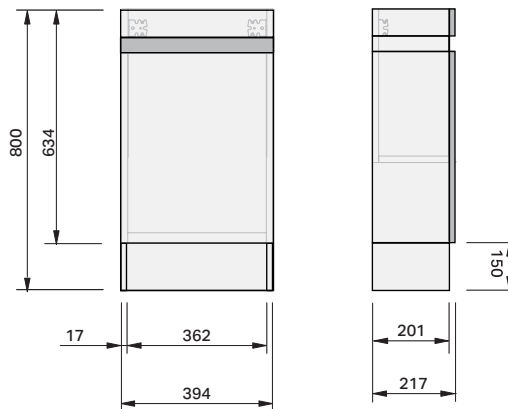

Lulu 22

400 Floor 1 Door

CABINET SPECIFICATION

Product Features

| | |
|----------------------|--|
| Product Code | Console Vanity / 4422 Benchtop Vanity / 4423BT |
| Product Description | Lulu 22 - 400 Floor |
| Drawer Configuration | 1 Door |
| Notes: | Drawings depict cabinet only. Doors can be left hinged or right hinged. |

IMPORTANT NOTE: Throughout this guide, dimensions may vary by ± 2 mm. Please read the installation manual for detailed information on installing the product. St. Michel pursues a policy of continuing improvement in design and manufacturing of its products. The right is therefore reserved to vary specifications without notice.