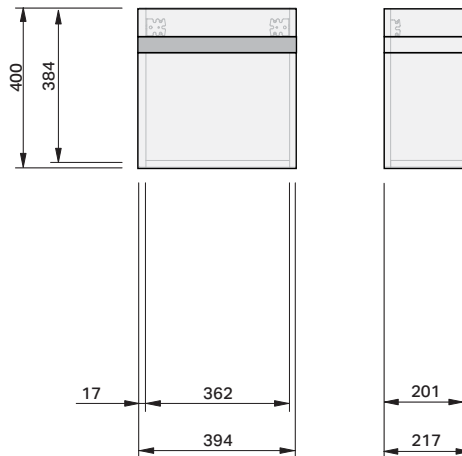

Lulu 22

400 Wall 1 Door

CABINET SPECIFICATION

Product Features

Product Code	Console Vanity / 4420 Benchtop Vanity / 4421BT
Product Description	Lulu 22 - 400 Wall
Drawer Configuration	1 Door
Notes:	Drawings depict cabinet only. Doors can be left hinged or right hinged.

IMPORTANT NOTE: Throughout this guide, dimensions may vary by ± 2 mm. Please read the installation manual for detailed information on installing the product. St. Michel pursues a policy of continuing improvement in design and manufacturing of its products. The right is therefore reserved to vary specifications without notice.