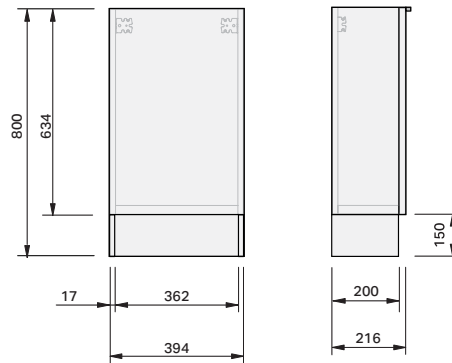

Kiko 22 Console 400 Floor 1 Door

CABINET SPECIFICATION

Product Features

Product Code	4321
Product Description	Kiko 22 Console - 400 Floor
Drawer Configuration	1 Door
Notes:	Drawings depict cabinet only. Doors can be left hinged or right hinged.

IMPORTANT NOTE: Throughout this guide, dimensions may vary by ± 2 mm. Please read the installation manual for detailed information on installing the product. St. Michel pursues a policy of continuing improvement in design and manufacturing of its products. The right is therefore reserved to vary specifications without notice.