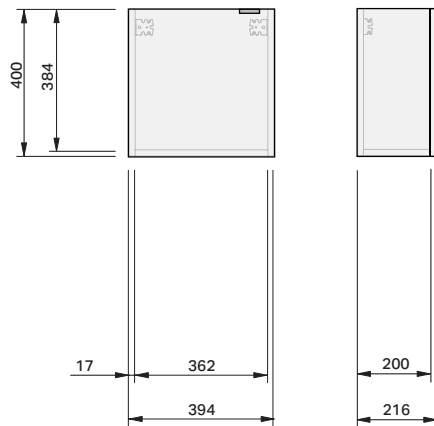

Kiko 22 Console 400 Wall 1 Door

CABINET SPECIFICATION

Product Features

Product Code	4320
Product Description	Kiko 22 Console - 400 Wall
Drawer Configuration	1 Door
Notes:	Drawings depict cabinet only. Doors can be left hinged or right hinged.

IMPORTANT NOTE: Throughout this guide, dimensions may vary by ± 2 mm. Please read the installation manual for detailed information on installing the product. St. Michel pursues a policy of continuing improvement in design and manufacturing of its products. The right is therefore reserved to vary specifications without notice.