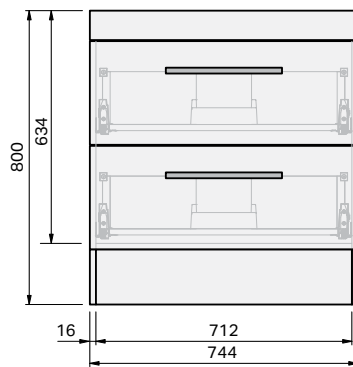

Roxy Console 750 Floor 2 Drawer

CABINET SPECIFICATION

Product Features

Product Code	Console Vanity / 57103
Product Description	Roxy - Floor - 750
Drawer Configuration	2 Drawer
Notes:	Drawings depict cabinet only.

IMPORTANT NOTE: Throughout this guide, dimensions may vary by ± 2 mm. Please read the installation manual for detailed information on installing the product. St. Michel pursues a policy of continuing improvement in design and manufacturing of its products. The right is therefore reserved to vary specifications without notice.