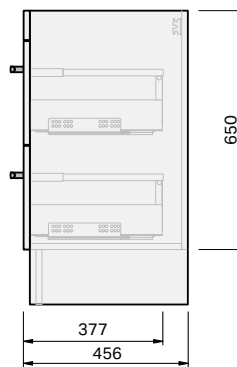

Roxy Console 750 Floor 2 Drawer

CABINET SPECIFICATION

Product Features

Product Code	Console Vanity / 57103
Product Description	Roxy - Floor - 750
Drawer Configuration	2 Drawer
Notes:	Drawings depict cabinet only.

IMPORTANT NOTE: Throughout this guide, dimensions may vary by ± 2 mm. Please read the installation manual for detailed information on installing the product. St. Michel pursues a policy of continuing improvement in design and manufacturing of its products. The right is therefore reserved to vary specifications without notice.