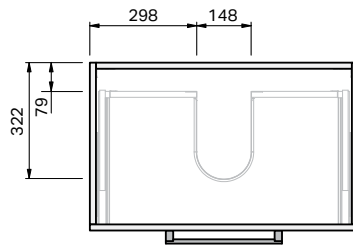

Roxy Console 750 Floor 2 Drawer

CABINET SPECIFICATION

Product Features

Product Code	Console Vanity / 57103
Product Description	Roxy - Floor - 750
Drawer Configuration	2 Drawer
Notes:	Drawings depict cabinet only.

IMPORTANT NOTE: Throughout this guide, dimensions may vary by ± 2 mm. Please read the installation manual for detailed information on installing the product. St. Michel pursues a policy of continuing improvement in design and manufacturing of its products. The right is therefore reserved to vary specifications without notice.