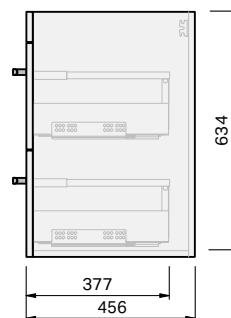

Roxy Console 750 Wall 2 Drawer

CABINET SPECIFICATION

Product Features

Product Code	Console Vanity / 34205
Product Description	Roxy - Wall - 750
Drawer Configuration	2 Drawer
Notes:	Drawings depict cabinet only.

IMPORTANT NOTE: Throughout this guide, dimensions may vary by ± 2 mm. Please read the installation manual for detailed information on installing the product. St. Michel pursues a policy of continuing improvement in design and manufacturing of its products. The right is therefore reserved to vary specifications without notice.