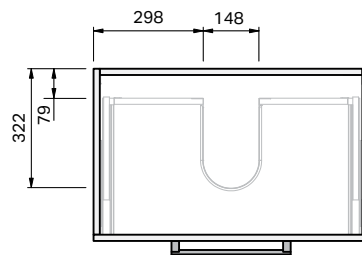

Roxy Console 750 Wall 2 Drawer

CABINET SPECIFICATION

Product Features

Product Code	Console Vanity / 34205
Product Description	Roxy - Wall - 750
Drawer Configuration	2 Drawer
Notes:	Drawings depict cabinet only.

IMPORTANT NOTE: Throughout this guide, dimensions may vary by ± 2 mm. Please read the installation manual for detailed information on installing the product. St. Michel pursues a policy of continuing improvement in design and manufacturing of its products. The right is therefore reserved to vary specifications without notice.