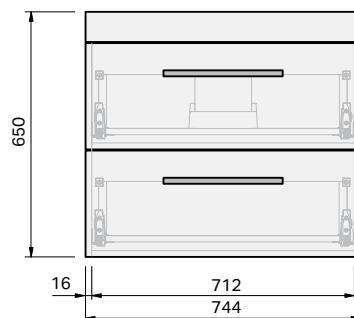

Roxy Console 750 Wall 2 Drawer

CABINET SPECIFICATION

Product Features

Product Code	Console Vanity / 34205
Product Description	Roxy - Wall - 750
Drawer Configuration	2 Drawer
Notes:	Drawings depict cabinet only.

IMPORTANT NOTE: Throughout this guide, dimensions may vary by ± 2 mm. Please read the installation manual for detailed information on installing the product. St. Michel pursues a policy of continuing improvement in design and manufacturing of its products. The right is therefore reserved to vary specifications without notice.