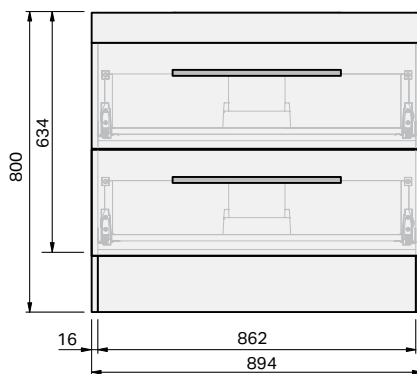

Roxy Console

900 Floor 2 Drawer

CABINET SPECIFICATION

Product Features

Product Code	Console Vanity / 57203
Product Description	Roxy - Floor - 900
Drawer Configuration	2 Drawer
Notes:	Drawings depict cabinet only.

IMPORTANT NOTE: Throughout this guide, dimensions may vary by ± 2 mm. Please read the installation manual for detailed information on installing the product. St. Michel pursues a policy of continuing improvement in design and manufacturing of its products. The right is therefore reserved to vary specifications without notice.