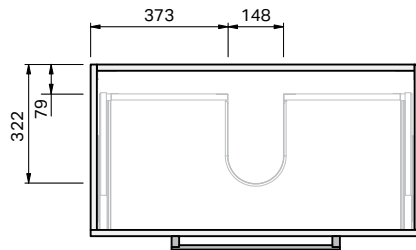

Roxy Console

900 Floor 2 Drawer

CABINET SPECIFICATION

Product Features

Product Code	Console Vanity / 57203
Product Description	Roxy - Floor - 900
Drawer Configuration	2 Drawer
Notes:	Drawings depict cabinet only.

IMPORTANT NOTE: Throughout this guide, dimensions may vary by ± 2 mm. Please read the installation manual for detailed information on installing the product. St. Michel pursues a policy of continuing improvement in design and manufacturing of its products. The right is therefore reserved to vary specifications without notice.