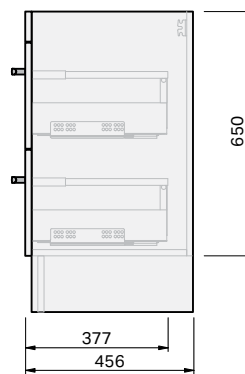

Roxy Console

900 Floor 2 Drawer

CABINET SPECIFICATION

Product Features

Product Code	Console Vanity / 57203
Product Description	Roxy - Floor - 900
Drawer Configuration	2 Drawer
Notes:	Drawings depict cabinet only.

IMPORTANT NOTE: Throughout this guide, dimensions may vary by ± 2 mm. Please read the installation manual for detailed information on installing the product. St. Michel pursues a policy of continuing improvement in design and manufacturing of its products. The right is therefore reserved to vary specifications without notice.