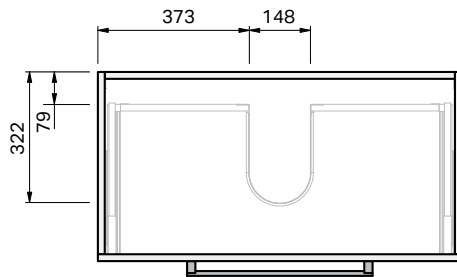

# Roxy Console 900 Wall 1 Drawer

### Product Features

Product Code	Console Vanity / 34303
Product Description	Roxy - Wall - 900
Drawer Configuration	1 Drawer
Notes:	Drawings depict cabinet only.

**IMPORTANT NOTE:** Throughout this guide, dimensions may vary by  $\pm 2$ mm. Please read the installation manual for detailed information on installing the product. St. Michel pursues a policy of continuing improvement in design and manufacturing of its products. The right is therefore reserved to vary specifications without notice.