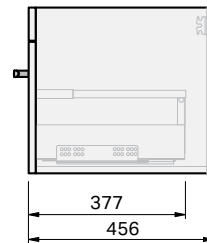

# Roxy Console 900 Wall 1 Drawer

### Product Features

Product Code	Console Vanity / 34303
Product Description	Roxy - Wall - 900
Drawer Configuration	1 Drawer
Notes:	Drawings depict cabinet only.

**IMPORTANT NOTE:** Throughout this guide, dimensions may vary by  $\pm 2$ mm. Please read the installation manual for detailed information on installing the product. St. Michel pursues a policy of continuing improvement in design and manufacturing of its products. The right is therefore reserved to vary specifications without notice.