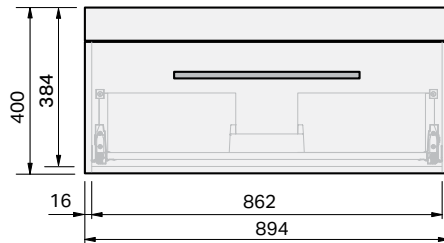

# Roxy Console 900 Wall 1 Drawer

### Product Features

Product Code	Console Vanity / 34303
Product Description	Roxy - Wall - 900
Drawer Configuration	1 Drawer
Notes:	Drawings depict cabinet only.

**IMPORTANT NOTE:** Throughout this guide, dimensions may vary by  $\pm 2$ mm. Please read the installation manual for detailed information on installing the product. St. Michel pursues a policy of continuing improvement in design and manufacturing of its products. The right is therefore reserved to vary specifications without notice.