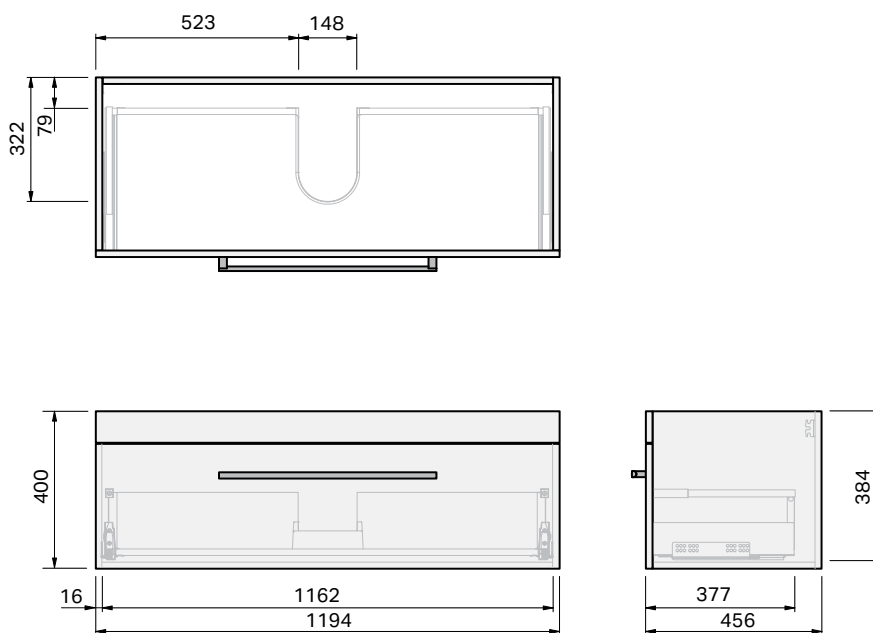

Roxy Console

1200 Wall 1 Drawer

CABINET SPECIFICATION

Product Features

Product Code	Console Vanity / 34403
Product Description	Roxy - Wall - 1200
Drawer Configuration	1 Drawer
Notes:	Drawings depict cabinet only.

IMPORTANT NOTE: Throughout this guide, dimensions may vary by ± 2 mm. Please read the installation manual for detailed information on installing the product. St. Michel pursues a policy of continuing improvement in design and manufacturing of its products. The right is therefore reserved to vary specifications without notice.