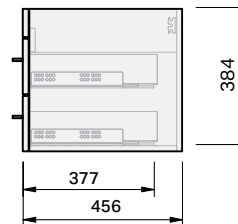

Roxy Console

1200 Wall 2 Door 2 Drawer Right

CABINET SPECIFICATION

Product Features

Product Code	Console Vanity / 34103
Product Description	Roxy - Wall - 1200
Drawer Configuration	2 Door / 2 Drawer Right
Notes:	Drawings depict cabinet only.

IMPORTANT NOTE: Throughout this guide, dimensions may vary by ± 2 mm. Please read the installation manual for detailed information on installing the product. St. Michel pursues a policy of continuing improvement in design and manufacturing of its products. The right is therefore reserved to vary specifications without notice.