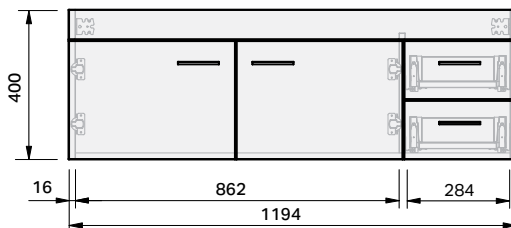

Roxy Console

1200 Wall 2 Door 2 Drawer Right

CABINET SPECIFICATION

Product Features

Product Code	Console Vanity / 34103
Product Description	Roxy - Wall - 1200
Drawer Configuration	2 Door / 2 Drawer Right
Notes:	Drawings depict cabinet only.

IMPORTANT NOTE: Throughout this guide, dimensions may vary by ± 2 mm. Please read the installation manual for detailed information on installing the product. St. Michel pursues a policy of continuing improvement in design and manufacturing of its products. The right is therefore reserved to vary specifications without notice.