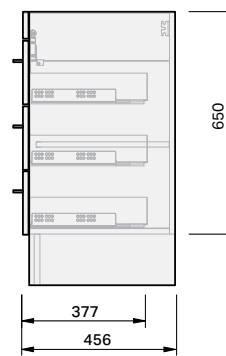

Roxy Console

1200 Floor 2 Door 3 Drawer Right

CABINET SPECIFICATION

Product Features

Product Code	Console Vanity / 51403
Product Description	Roxy - Floor - 1200
Drawer Configuration	2 Door / 3 Drawer Right
Notes:	Drawings depict cabinet only.

IMPORTANT NOTE: Throughout this guide, dimensions may vary by ± 2 mm. Please read the installation manual for detailed information on installing the product. St. Michel pursues a policy of continuing improvement in design and manufacturing of its products. The right is therefore reserved to vary specifications without notice.