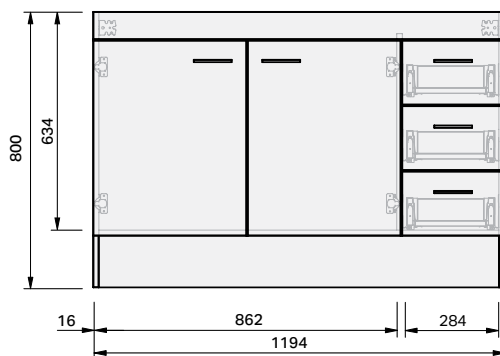

Roxy Console

1200 Floor 2 Door 3 Drawer Right

CABINET SPECIFICATION

Product Features

Product Code	Console Vanity / 51403
Product Description	Roxy - Floor - 1200
Drawer Configuration	2 Door / 3 Drawer Right
Notes:	Drawings depict cabinet only.

IMPORTANT NOTE: Throughout this guide, dimensions may vary by ± 2 mm. Please read the installation manual for detailed information on installing the product. St. Michel pursues a policy of continuing improvement in design and manufacturing of its products. The right is therefore reserved to vary specifications without notice.