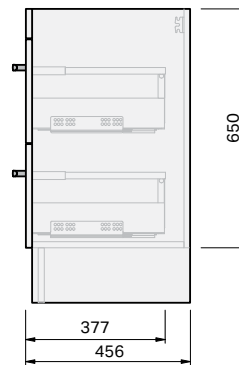

Roxy Benchtop 750 Floor 2 Drawer

CABINET SPECIFICATION

Product Features

Product Code	Benchtop Vanity / 57103BT
Product Description	Roxy - Floor - 750
Drawer Configuration	2 Drawer
Notes:	Drawings depict cabinet only.

IMPORTANT NOTE: Throughout this guide, dimensions may vary by ± 2 mm. Please read the installation manual for detailed information on installing the product. St. Michel pursues a policy of continuing improvement in design and manufacturing of its products. The right is therefore reserved to vary specifications without notice.