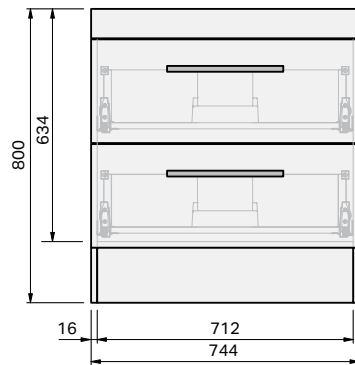

Roxy Benchtop 750 Floor 2 Drawer

CABINET SPECIFICATION

Product Features

Product Code	Benchtop Vanity / 57103BT
Product Description	Roxy - Floor - 750
Drawer Configuration	2 Drawer
Notes:	Drawings depict cabinet only.

IMPORTANT NOTE: Throughout this guide, dimensions may vary by ± 2 mm. Please read the installation manual for detailed information on installing the product. St. Michel pursues a policy of continuing improvement in design and manufacturing of its products. The right is therefore reserved to vary specifications without notice.