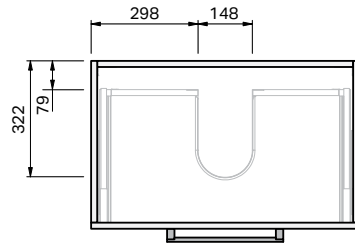

Roxy Benchtop 750 Floor 2 Drawer

CABINET SPECIFICATION

Product Features

Product Code	Benchtop Vanity / 57103BT
Product Description	Roxy - Floor - 750
Drawer Configuration	2 Drawer
Notes:	Drawings depict cabinet only.

IMPORTANT NOTE: Throughout this guide, dimensions may vary by ± 2 mm. Please read the installation manual for detailed information on installing the product. St. Michel pursues a policy of continuing improvement in design and manufacturing of its products. The right is therefore reserved to vary specifications without notice.