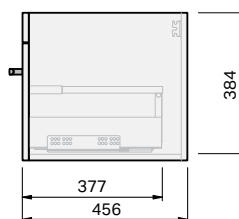

Roxy Benchtop 750 Wall 1 Drawer

CABINET SPECIFICATION

Product Features

Product Code	Benchtop Vanity / 34203BT
Product Description	Roxy - Wall - 750
Drawer Configuration	1 Drawer
Notes:	Drawings depict cabinet only.

IMPORTANT NOTE: Throughout this guide, dimensions may vary by ± 2 mm. Please read the installation manual for detailed information on installing the product. St. Michel pursues a policy of continuing improvement in design and manufacturing of its products. The right is therefore reserved to vary specifications without notice.