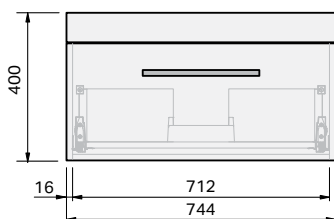

Roxy Benchtop 750 Wall 1 Drawer

CABINET SPECIFICATION

Product Features

Product Code	Benchtop Vanity / 34203BT
Product Description	Roxy - Wall - 750
Drawer Configuration	1 Drawer
Notes:	Drawings depict cabinet only.

IMPORTANT NOTE: Throughout this guide, dimensions may vary by ± 2 mm. Please read the installation manual for detailed information on installing the product. St. Michel pursues a policy of continuing improvement in design and manufacturing of its products. The right is therefore reserved to vary specifications without notice.