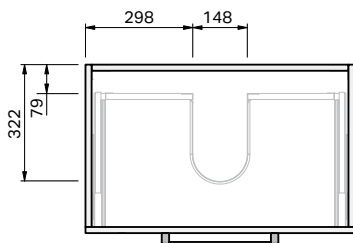

Roxy Benchtop 750 Wall 1 Drawer

CABINET SPECIFICATION

Product Features

Product Code	Benchtop Vanity / 34203BT
Product Description	Roxy - Wall - 750
Drawer Configuration	1 Drawer
Notes:	Drawings depict cabinet only.

IMPORTANT NOTE: Throughout this guide, dimensions may vary by ± 2 mm. Please read the installation manual for detailed information on installing the product. St. Michel pursues a policy of continuing improvement in design and manufacturing of its products. The right is therefore reserved to vary specifications without notice.