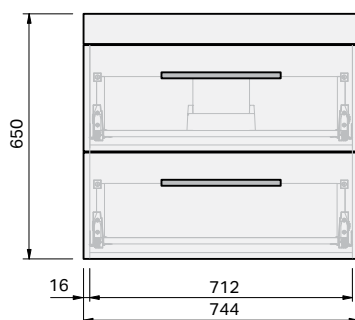

Roxy Benchtop 750 Wall 2 Drawer

CABINET SPECIFICATION

Product Features

Product Code	Benchtop Vanity / 34205BT
Product Description	Roxy - Wall - 750
Drawer Configuration	2 Drawer
Notes:	Drawings depict cabinet only.

IMPORTANT NOTE: Throughout this guide, dimensions may vary by ± 2 mm. Please read the installation manual for detailed information on installing the product. St. Michel pursues a policy of continuing improvement in design and manufacturing of its products. The right is therefore reserved to vary specifications without notice.