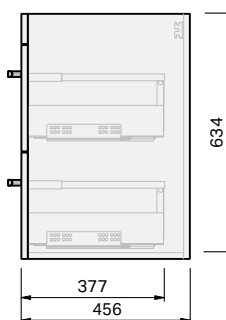

Roxy Benchtop 750 Wall 2 Drawer

CABINET SPECIFICATION

Product Features

Product Code	Benchtop Vanity / 34205BT
Product Description	Roxy - Wall - 750
Drawer Configuration	2 Drawer
Notes:	Drawings depict cabinet only.

IMPORTANT NOTE: Throughout this guide, dimensions may vary by ± 2 mm. Please read the installation manual for detailed information on installing the product. St. Michel pursues a policy of continuing improvement in design and manufacturing of its products. The right is therefore reserved to vary specifications without notice.