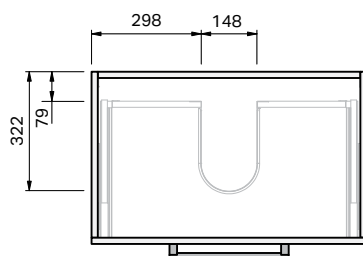

Roxy Benchtop 750 Wall 2 Drawer

CABINET SPECIFICATION

Product Features

Product Code	Benchtop Vanity / 34205BT
Product Description	Roxy - Wall - 750
Drawer Configuration	2 Drawer
Notes:	Drawings depict cabinet only.

IMPORTANT NOTE: Throughout this guide, dimensions may vary by ± 2 mm. Please read the installation manual for detailed information on installing the product. St. Michel pursues a policy of continuing improvement in design and manufacturing of its products. The right is therefore reserved to vary specifications without notice.