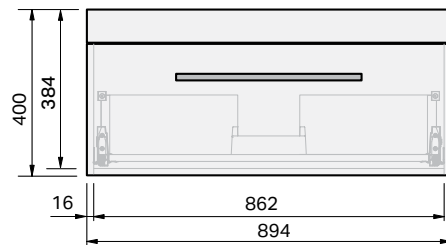

Roxy Benchtop 900 Wall 1 Drawer

CABINET SPECIFICATION

Product Features

Product Code	Benchtop Vanity / 34303BT
Product Description	Roxy - Wall - 900
Drawer Configuration	1 Drawer
Notes:	Drawings depict cabinet only.

IMPORTANT NOTE: Throughout this guide, dimensions may vary by ± 2 mm. Please read the installation manual for detailed information on installing the product. St. Michel pursues a policy of continuing improvement in design and manufacturing of its products. The right is therefore reserved to vary specifications without notice.