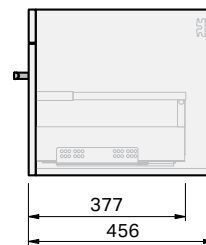

Roxy Benchtop 900 Wall 1 Drawer

CABINET SPECIFICATION

Product Features

Product Code	Benchtop Vanity / 34303BT
Product Description	Roxy - Wall - 900
Drawer Configuration	1 Drawer
Notes:	Drawings depict cabinet only.

IMPORTANT NOTE: Throughout this guide, dimensions may vary by ± 2 mm. Please read the installation manual for detailed information on installing the product. St. Michel pursues a policy of continuing improvement in design and manufacturing of its products. The right is therefore reserved to vary specifications without notice.