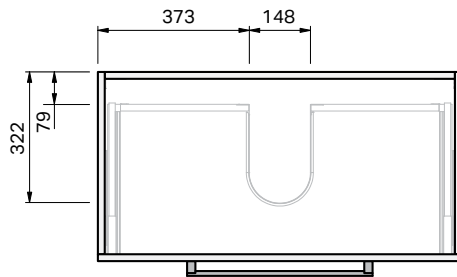

Roxy Benchtop 900 Wall 1 Drawer

CABINET SPECIFICATION

Product Features

Product Code	Benchtop Vanity / 34303BT
Product Description	Roxy - Wall - 900
Drawer Configuration	1 Drawer
Notes:	Drawings depict cabinet only.

IMPORTANT NOTE: Throughout this guide, dimensions may vary by ± 2 mm. Please read the installation manual for detailed information on installing the product. St. Michel pursues a policy of continuing improvement in design and manufacturing of its products. The right is therefore reserved to vary specifications without notice.