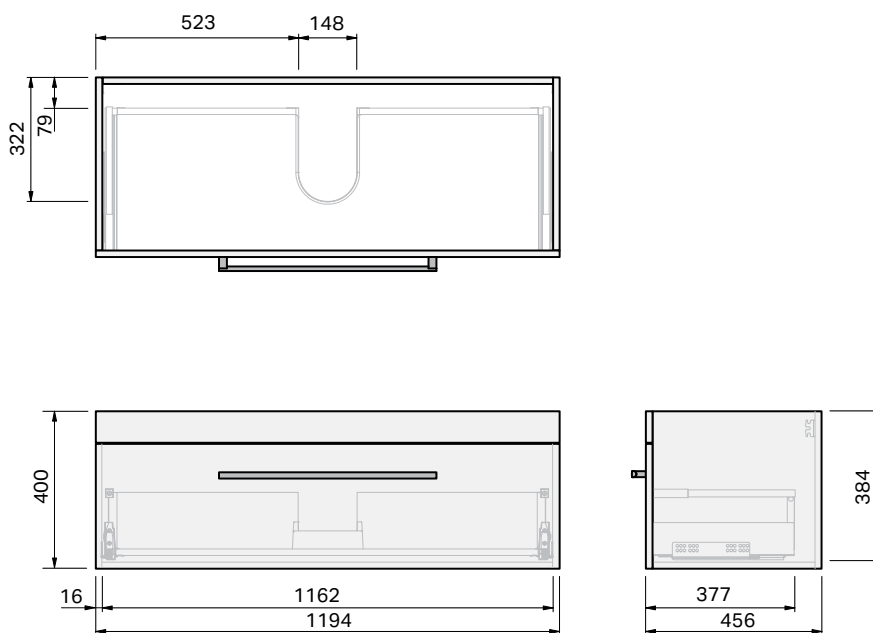

Roxy Benchtop 1200 Wall 1 Drawer

CABINET SPECIFICATION

Product Features

Product Code	Benchtop Vanity / 34403BT
Product Description	Roxy - Wall - 1200
Drawer Configuration	1 Drawer
Notes:	Drawings depict cabinet only.

IMPORTANT NOTE: Throughout this guide, dimensions may vary by ± 2 mm. Please read the installation manual for detailed information on installing the product. St. Michel pursues a policy of continuing improvement in design and manufacturing of its products. The right is therefore reserved to vary specifications without notice.