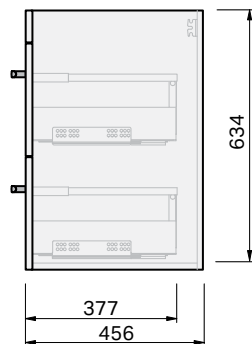

Roxy Benchtop 1200 Wall 2 Drawer

CABINET SPECIFICATION

Product Features

Product Code	Benchtop Vanity / 34405BT
Product Description	Roxy - Wall - 1200
Drawer Configuration	2 Drawer
Notes:	Drawings depict cabinet only.

IMPORTANT NOTE: Throughout this guide, dimensions may vary by ± 2 mm. Please read the installation manual for detailed information on installing the product. St. Michel pursues a policy of continuing improvement in design and manufacturing of its products. The right is therefore reserved to vary specifications without notice.