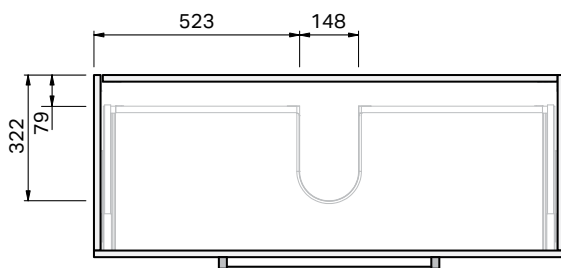

Roxy Benchtop 1200 Wall 2 Drawer

CABINET SPECIFICATION

Product Features

Product Code	Benchtop Vanity / 34405BT
Product Description	Roxy - Wall - 1200
Drawer Configuration	2 Drawer
Notes:	Drawings depict cabinet only.

IMPORTANT NOTE: Throughout this guide, dimensions may vary by ± 2 mm. Please read the installation manual for detailed information on installing the product. St. Michel pursues a policy of continuing improvement in design and manufacturing of its products. The right is therefore reserved to vary specifications without notice.