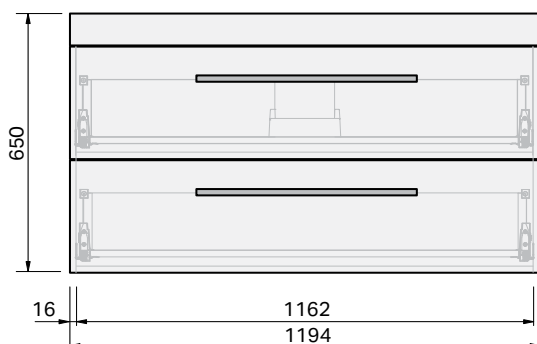

Roxy Benchtop 1200 Wall 2 Drawer

CABINET SPECIFICATION

Product Features

Product Code	Benchtop Vanity / 34405BT
Product Description	Roxy - Wall - 1200
Drawer Configuration	2 Drawer
Notes:	Drawings depict cabinet only.

IMPORTANT NOTE: Throughout this guide, dimensions may vary by ± 2 mm. Please read the installation manual for detailed information on installing the product. St. Michel pursues a policy of continuing improvement in design and manufacturing of its products. The right is therefore reserved to vary specifications without notice.