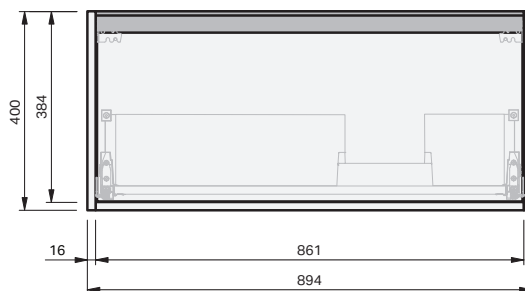

City 35

900R Wall 1 Drawer

CABINET SPECIFICATION

Product Features

Product Code	Console Vanity / 2427
Product Description	City 35 - Wall - 900R
Drawer Configuration	1 Drawer
Notes:	Drawings depict cabinet only. This model includes Onda Storage, Type D.

IMPORTANT NOTE: Throughout this guide, dimensions may vary by ± 2 mm. Please read the installation manual for detailed information on installing the product. St. Michel pursues a policy of continuing improvement in design and manufacturing of its products. The right is therefore reserved to vary specifications without notice.