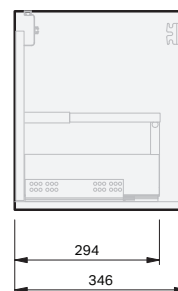

City 35

900R Wall 1 Drawer

CABINET SPECIFICATION

Product Features

Product Code	Console Vanity / 2427
Product Description	City 35 - Wall - 900R
Drawer Configuration	1 Drawer
Notes:	Drawings depict cabinet only. This model includes Onda Storage, Type D.

IMPORTANT NOTE: Throughout this guide, dimensions may vary by ± 2 mm. Please read the installation manual for detailed information on installing the product. St. Michel pursues a policy of continuing improvement in design and manufacturing of its products. The right is therefore reserved to vary specifications without notice.