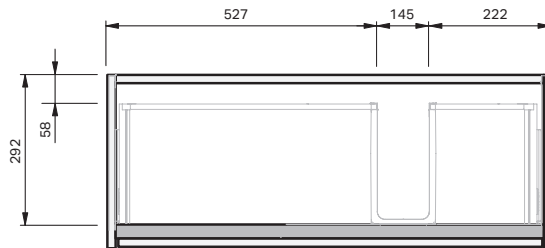

City 35

900R Wall 1 Drawer

CABINET SPECIFICATION

Product Features

Product Code	Console Vanity / 2427
Product Description	City 35 - Wall - 900R
Drawer Configuration	1 Drawer
Notes:	Drawings depict cabinet only. This model includes Onda Storage, Type D.

IMPORTANT NOTE: Throughout this guide, dimensions may vary by ± 2 mm. Please read the installation manual for detailed information on installing the product. St. Michel pursues a policy of continuing improvement in design and manufacturing of its products. The right is therefore reserved to vary specifications without notice.