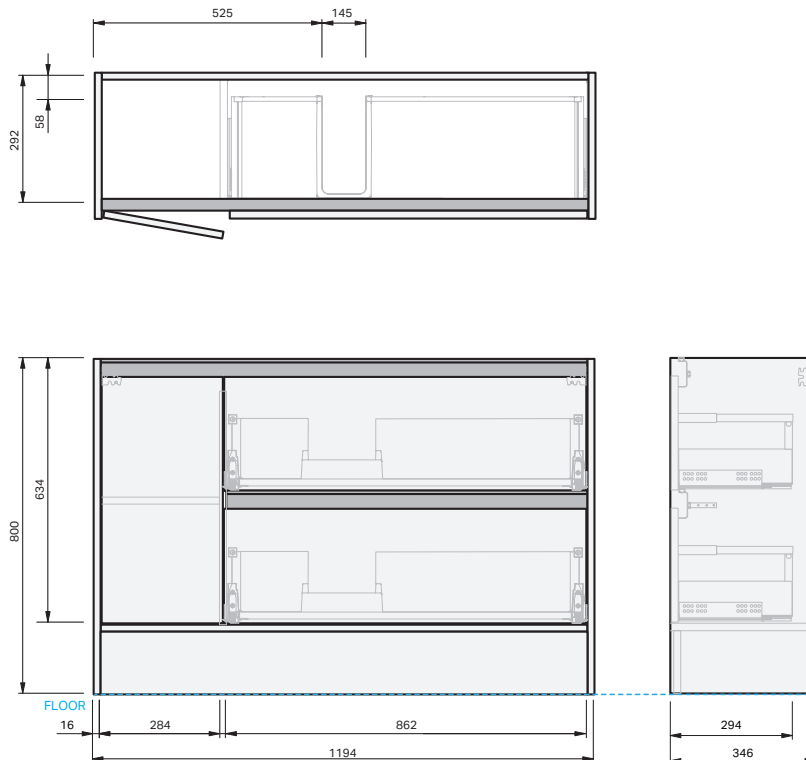

## 1200 Floor 1 Door 2 Drawer Right

### CABINET SPECIFICATION

#### Product Features

Product Code	Console Vanity / 2472
Product Description	City 35 - Floor - 1200
Drawer Configuration	1 Door / 2 Drawer Right
Notes:	Drawings depict cabinet only. This model includes Onda Storage, Type D.

**IMPORTANT NOTE:** Throughout this guide, dimensions may vary by  $\pm 2$ mm. Please read the installation manual for detailed information on installing the product. St. Michel pursues a policy of continuing improvement in design and manufacturing of its products. The right is therefore reserved to vary specifications without notice.