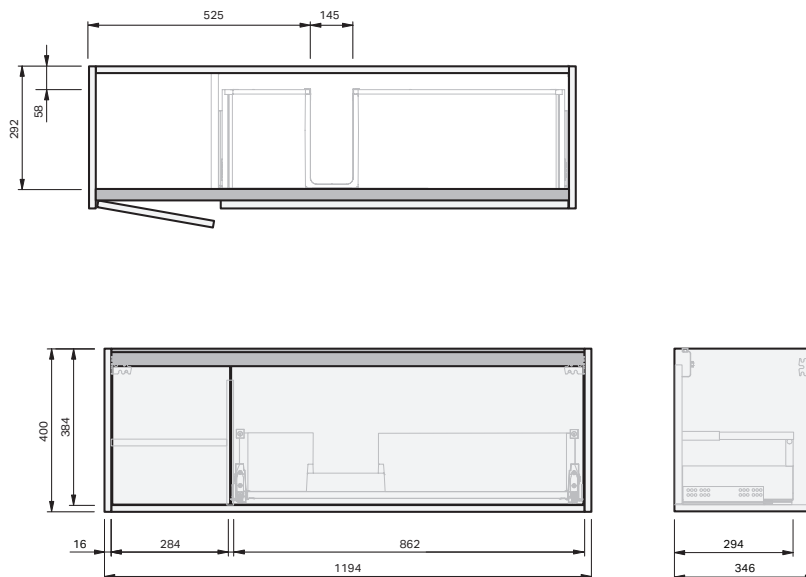

City 35

1200 Wall 1 Door 1 Drawer Right

CABINET SPECIFICATION

Product Features

Product Code	Console Vanity / 2470
Product Description	City 35 - Wall - 1200
Drawer Configuration	1 Door / 1 Drawer Right
Notes:	Drawings depict cabinet only. This model includes Onda Storage, Type D.

IMPORTANT NOTE: Throughout this guide, dimensions may vary by ± 2 mm. Please read the installation manual for detailed information on installing the product. St. Michel pursues a policy of continuing improvement in design and manufacturing of its products. The right is therefore reserved to vary specifications without notice.