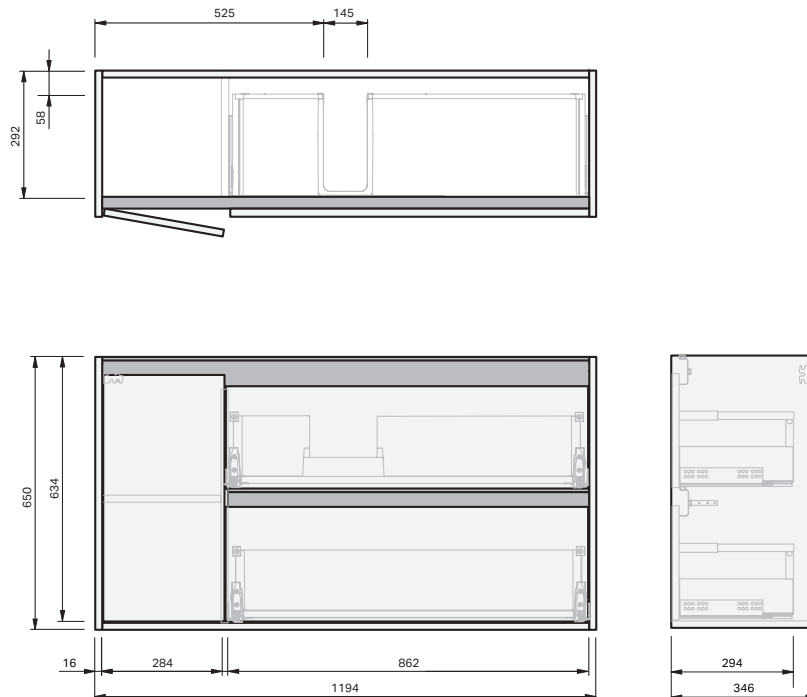

City 35

1200 Wall 1 Door 2 Drawer Right

CABINET SPECIFICATION

Product Features

Product Code	Console Vanity / 2471
Product Description	City 35 - Wall - 1200
Drawer Configuration	1 Door / 2 Drawer Right
Notes:	Drawings depict cabinet only. This model includes Onda Storage, Type D.

IMPORTANT NOTE: Throughout this guide, dimensions may vary by ± 2 mm. Please read the installation manual for detailed information on installing the product. St. Michel pursues a policy of continuing improvement in design and manufacturing of its products. The right is therefore reserved to vary specifications without notice.